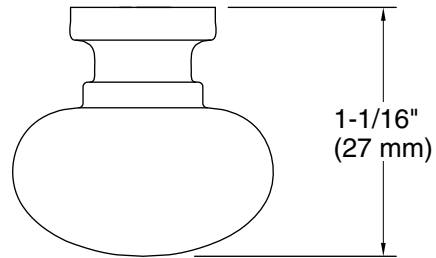

Installation

- Installation hardware included

Optional Products/Accessories

- K-35018 24" bathroom vanity cabinet with sink and quartz top
- K-35019 30" bathroom vanity cabinet with sink and quartz top
- K-35020 36" bathroom vanity cabinet with sink and quartz top
- K-35021 48" bathroom vanity cabinet with sink and quartz top
- K-35022 60" bathroom vanity cabinet with sinks and quartz top
- K-35023 72" bathroom vanity cabinet with sinks and quartz top

THE BOLD LOOK
OF **KOHLER**®

Technical Information

All product dimensions are nominal.

Material: Zinc

Notes

Install this product according to the installation guide.