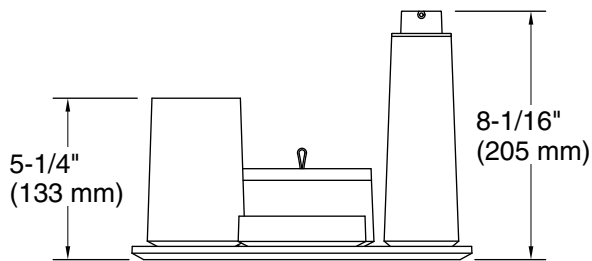

Color	Code	Description
-------	------	-------------

	HDN	Honed Dune
--	-----	------------

Technical Information

All product dimensions are nominal.

Installation Type: Freestanding

Material: Ceramic