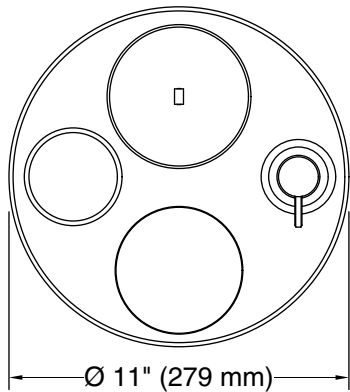

Color	Code	Description
-------	------	-------------

	HDN	Honed Dune
--	-----	------------

Technical Information

All product dimensions are nominal.

Installation Type: Freestanding

Material: Ceramic