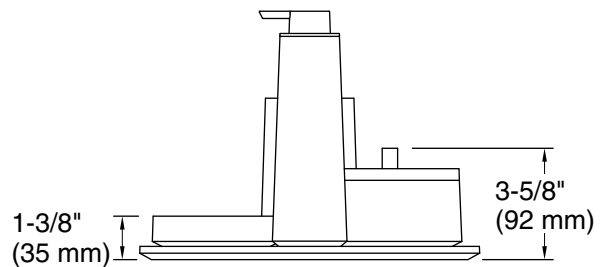

Color	Code	Description
-------	------	-------------

	HDN	Honed Dune
--	-----	------------

Technical Information

All product dimensions are nominal.

Installation Type: Freestanding

Material: Ceramic