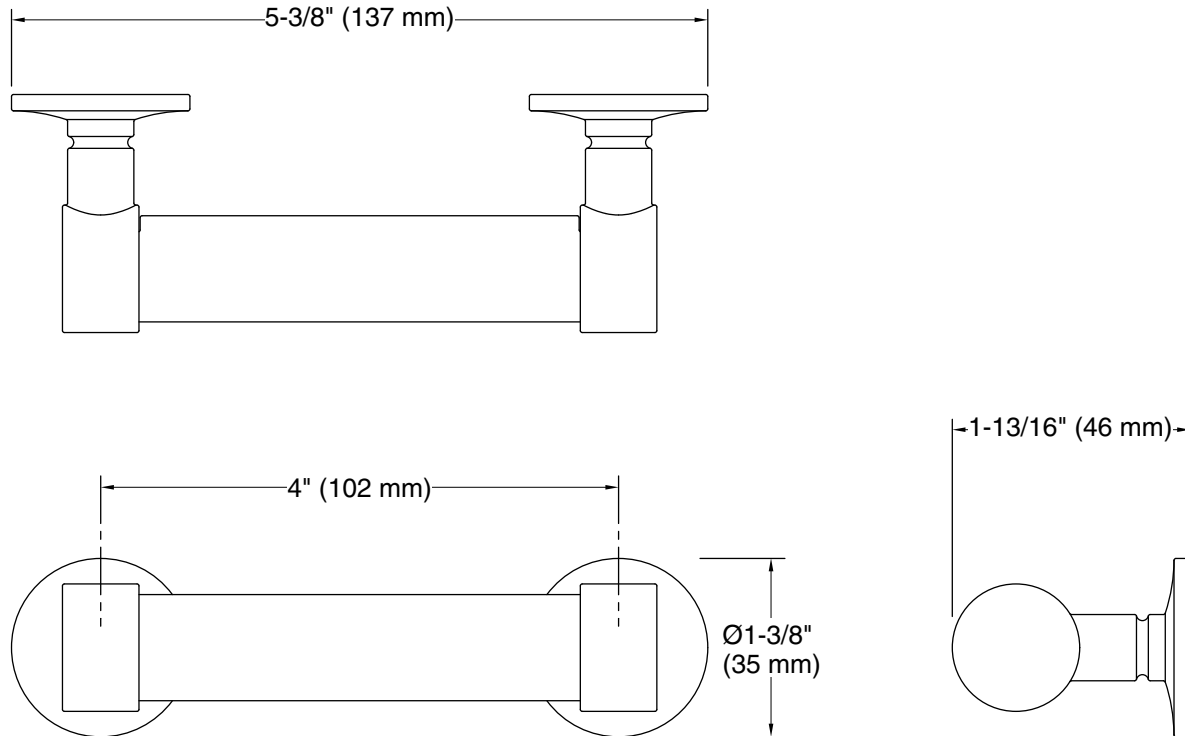

Technical Information

All product dimensions are nominal.

Material: Wood, Zinc

Notes

Install this product according to the installation instructions.