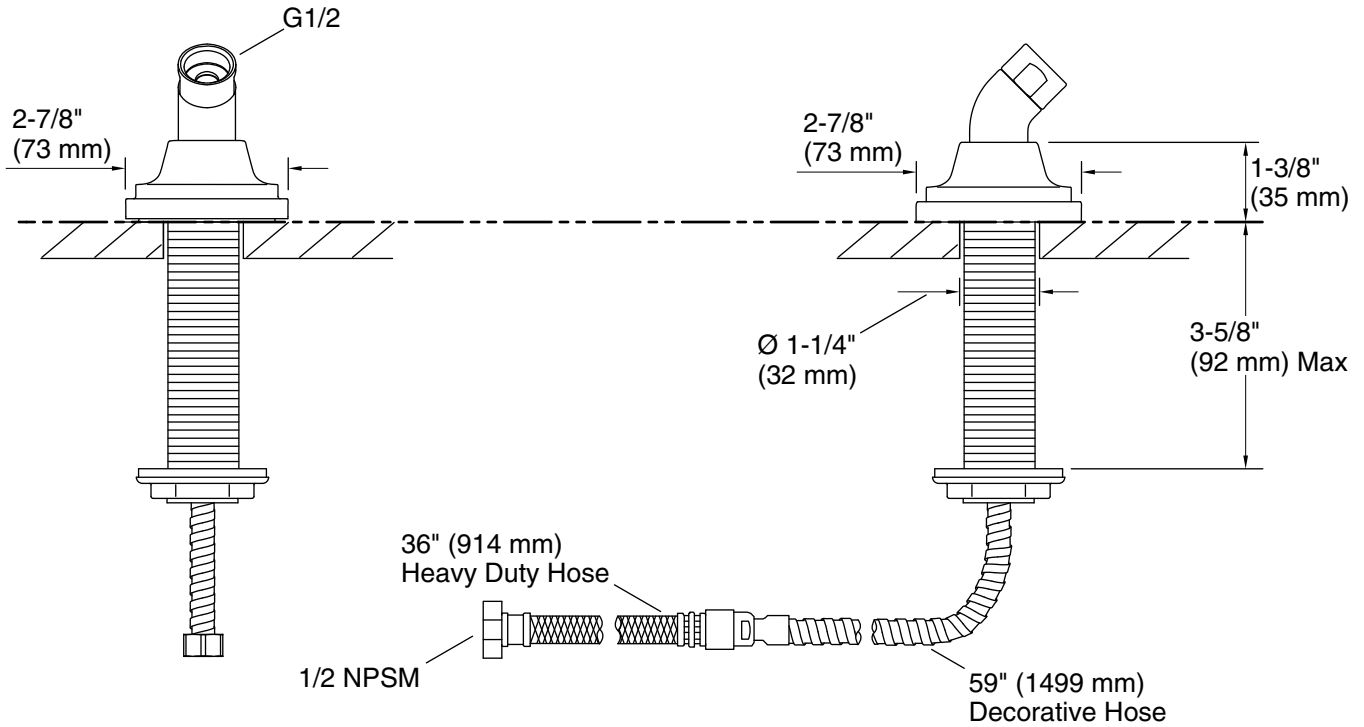

Features

- For use with a handshower (sold separately).
- Coordinates with other products in the Riff collection.

Material

- Premium material construction for durability and reliability.
- KOHLER finishes resist corrosion and tarnishing.

Installation

- Bath- or deck-mount.

Codes/Standards

None Applicable

KOHLER® Faucet Lifetime Limited Warranty

See website for detailed warranty information.

Technical Information

All product dimensions are nominal.

Drain included: No