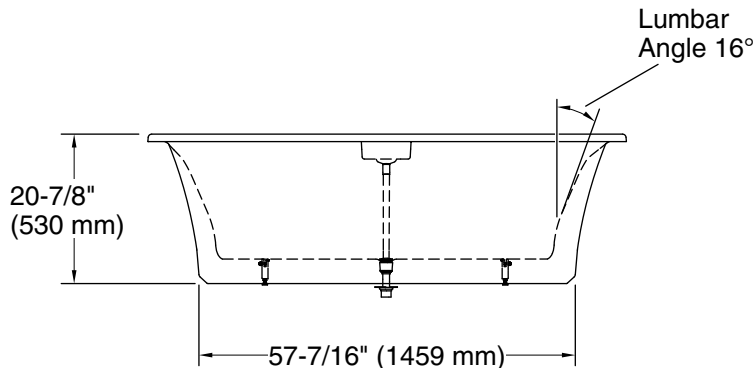

Features

- Freestanding design creates a striking focal point in your bathing area
- Oval basin creates a spacious bathing experience
- Integral lumbar support on both ends
- Slotted overflow allows for deep soaking
- 12-1/16" (306 mm) deep-soaking depth provides a luxurious bathing experience
- Safeguard® slip-resistant surface provides excellent traction underfoot
- Center drain
- Drain and integral overflow preinstalled to reduce installation time
- Color-matched pedestal base creates a sleek appearance
- Requires K-36361 Volute bath drain trim (sold separately)

For freestanding installation
K-36361 Bath drain trim

Codes/Standards

ASME A112.19.1/CSA B45.2

KOHLER® Enameled Cast Iron Bath and Shower Base Lifetime Limited Warranty

See website for detailed warranty information.

Available Colors/Finishes

Color tiles intended for reference only.

Color	Code	Description
-------	------	-------------

	0	White
---	---	-------

Technical Information

All product dimensions are nominal.

Drain location:	Center
Basin area, bottom:	58-1/8" x 22-3/16" (1476 mm x 564 mm)
Basin area, top:	68-1/8" x 25-11/16" (1731 mm x 652 mm)
Weight:	356 lbs (161.5 kg)
Minimum floor load:	57.8 lbs/ft ² (282.2 kg/m ²)
Water depth:	13-1/8" (333 mm)
Water capacity:	57.63 gal (218.2 L)