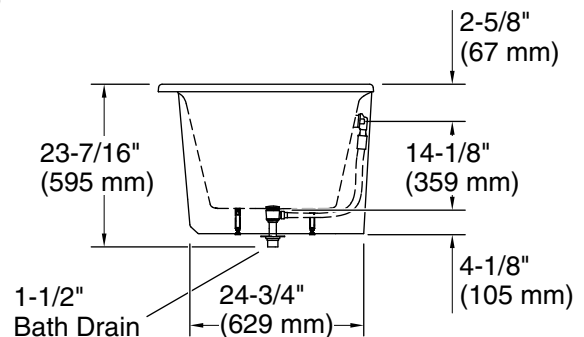

Features

- Freestanding design creates a striking focal point in your bathing area
- Oval basin creates a spacious bathing experience
- Integral lumbar support on both ends
- Slotted overflow allows for deep soaking
- 12-1/16" (306 mm) deep-soaking depth provides a luxurious bathing experience
- Safeguard® slip-resistant surface provides excellent traction underfoot
- Center drain
- Drain and integral overflow preinstalled to reduce installation time
- Color-matched pedestal base creates a sleek appearance
- Requires K-36361 Volute bath drain trim (sold separately)

For freestanding installation
K-36361 Bath drain trim

Codes/Standards

ASME A112.19.1/CSA B45.2

KOHLER® Enameled Cast Iron Bath and Shower Base Lifetime Limited Warranty

See website for detailed warranty information.

Available Colors/Finishes

Color tiles intended for reference only.

Color	Code	Description
-------	------	-------------

	0	White
---	---	-------

Technical Information

All product dimensions are nominal.

Drain location:	Center
Basin area, bottom:	58-1/8" x 22-3/16" (1476 mm x 564 mm)
Basin area, top:	68-1/8" x 25-11/16" (1731 mm x 652 mm)
Weight:	356 lbs (161.5 kg)
Minimum floor load:	57.8 lbs/ft ² (282.2 kg/m ²)
Water depth:	13-1/8" (333 mm)
Water capacity:	57.63 gal (218.2 L)

Notes

Measure your actual product for rough-in details.

Install this product according to the installation instructions.

The hot water supply should be 70% of the capacity of the bath or greater. Installations will vary.