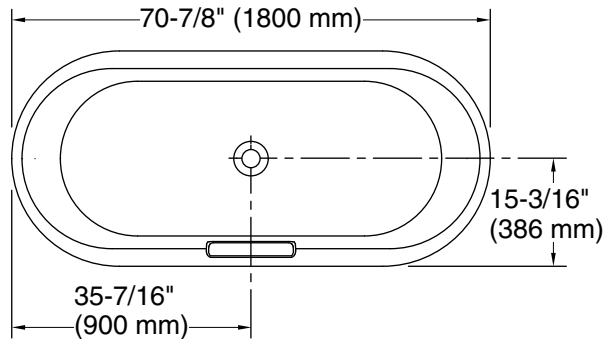

Features

- Freestanding design creates a striking focal point in your bathing area
- Oval basin creates a spacious bathing experience
- Integral lumbar support on both ends
- Slotted overflow allows for deep soaking
- 12-1/16" (306 mm) deep-soaking depth provides a luxurious bathing experience
- Safeguard® slip-resistant surface provides excellent traction underfoot
- Center drain
- Drain and integral overflow preinstalled to reduce installation time
- Color-matched pedestal base creates a sleek appearance
- Requires K-36361 Volute bath drain trim (sold separately)

For freestanding installation
K-36361 Bath drain trim

Codes/Standards

ASME A112.19.1/CSA B45.2

KOHLER® Enameled Cast Iron Bath and Shower Base Lifetime Limited Warranty

See website for detailed warranty information.

Available Colors/Finishes

Color tiles intended for reference only.

Color	Code	Description
-------	------	-------------

	0	White
---	---	-------

Technical Information

All product dimensions are nominal.

Drain location:	Center
Basin area, bottom:	58-1/8" x 22-3/16" (1476 mm x 564 mm)
Basin area, top:	68-1/8" x 25-11/16" (1731 mm x 652 mm)
Weight:	356 lbs (161.5 kg)
Minimum floor load:	57.8 lbs/ft ² (282.2 kg/m ²)
Water depth:	13-1/8" (333 mm)
Water capacity:	57.63 gal (218.2 L)

Notes

Measure your actual product for rough-in details.

Install this product according to the installation instructions.

The hot water supply should be 70% of the capacity of the bath or greater. Installations will vary.