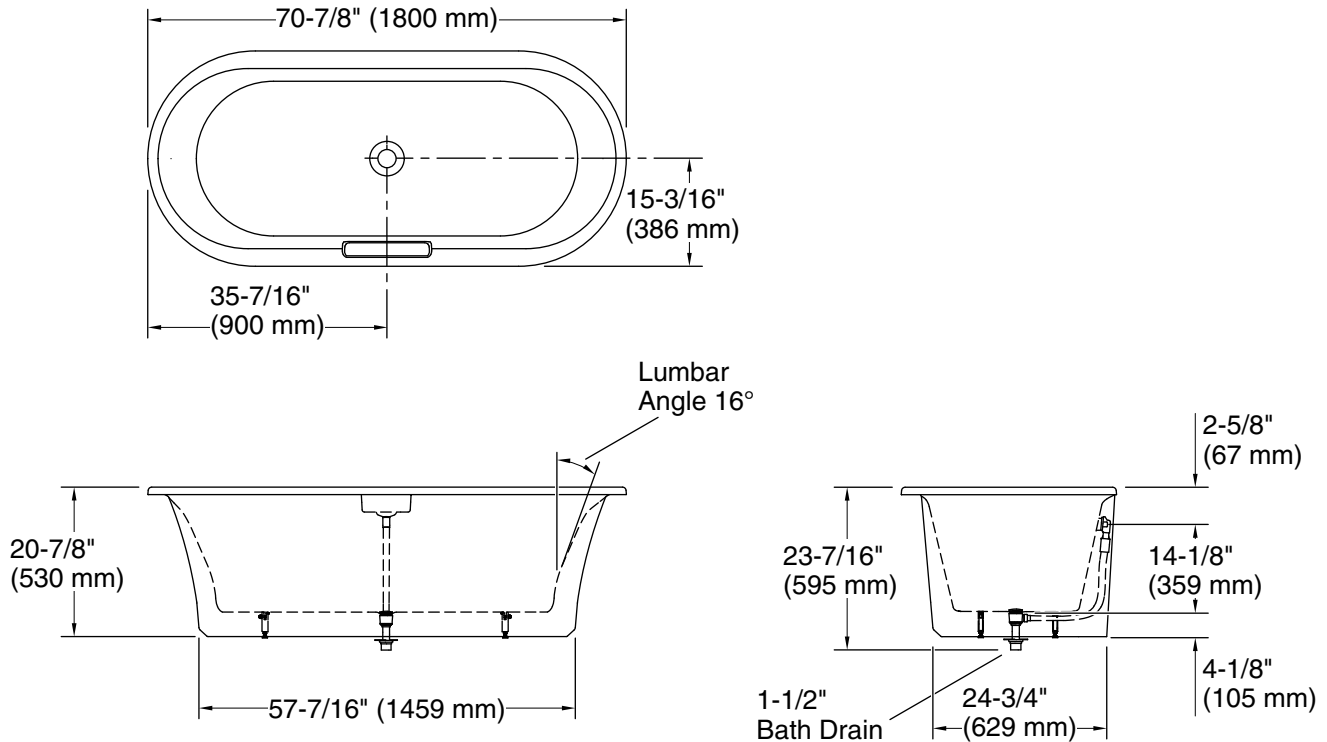

Volute™

70-7/8" x 30-3/8" freestanding bath with base
K-29330-P5B0

Features

- Freestanding design creates a striking focal point in your bathing area
- Oval basin creates a spacious bathing experience
- Integral lumbar support on both ends
- Slotted overflow allows for deep soaking
- 12-1/16" (306 mm) deep-soaking depth provides a luxurious bathing experience
- Safeguard® slip-resistant surface provides excellent traction underfoot
- Center drain
- Drain and integral overflow preinstalled to reduce installation time
- Contrasting pedestal base adds a dramatic, contemporary look
- Requires K-36361 Volute bath drain trim (sold separately)

For freestanding installation
K-36361 Bath drain trim

Codes/Standards

ASME A112.19.1/CSA B45.2

KOHLER® Enameled Cast Iron Bath and Shower Base Lifetime Limited Warranty

See website for detailed warranty information.

Available Colors/Finishes

Color tiles intended for reference only.

Color	Code	Description
-------	------	-------------

	0	White
---	---	-------

Technical Information

All product dimensions are nominal.

Drain location:	Center
Basin area, bottom:	58-1/8" x 22-3/16" (1476 mm x 564 mm)
Basin area, top:	68-1/8" x 25-11/16" (1731 mm x 652 mm)
Weight:	356 lbs (161.5 kg)
Minimum floor load:	57.8 lbs/ft ² (282.2 kg/m ²)
Water depth:	13-1/8" (333 mm)
Water capacity:	57.63 gal (218.2 L)

Notes

Measure your actual product for rough-in details.

Install this product according to the installation instructions.

The hot water supply should be 70% of the capacity of the bath or greater. Installations will vary.