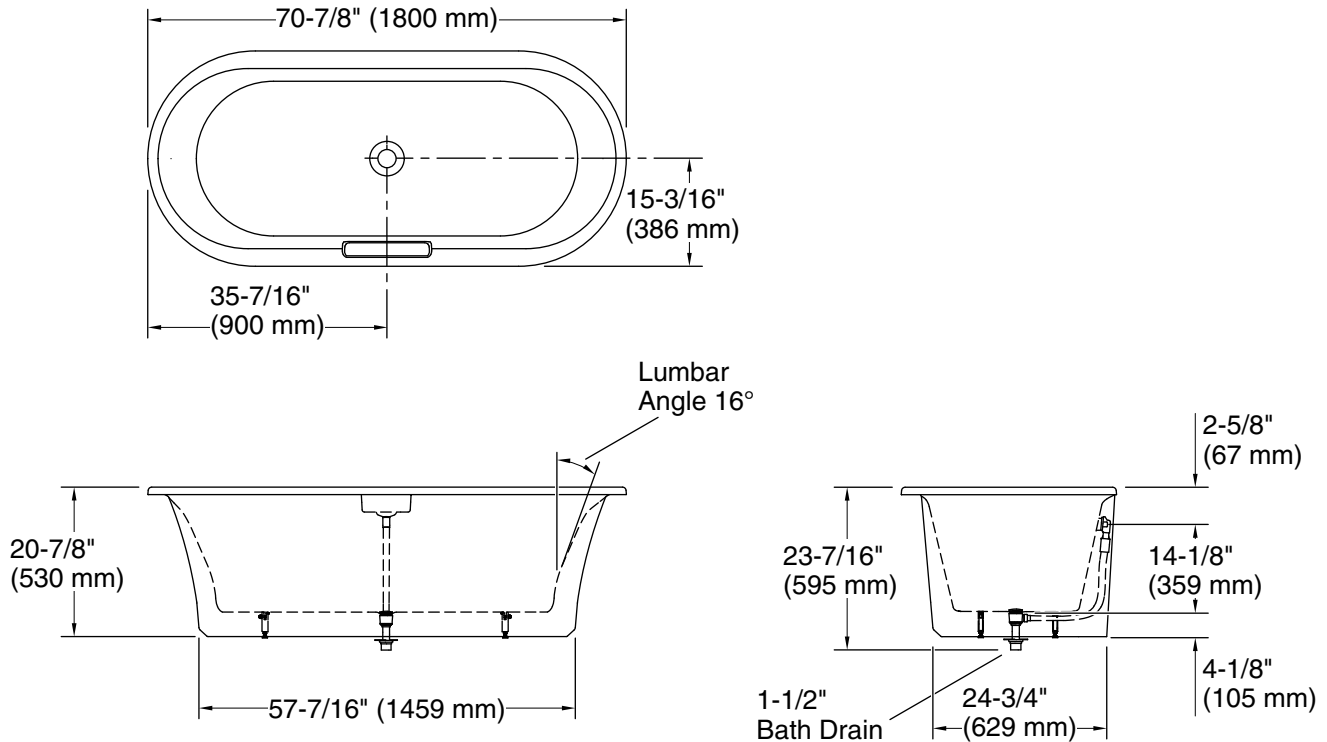

### Features

- Freestanding design creates a striking focal point in your bathing area
- Oval basin creates a spacious bathing experience
- Integral lumbar support on both ends
- Slotted overflow allows for deep soaking
- 12-1/16" (306 mm) deep-soaking depth provides a luxurious bathing experience
- Safeguard® slip-resistant surface provides excellent traction underfoot
- Center drain
- Drain and integral overflow preinstalled to reduce installation time
- Contrasting pedestal base adds a dramatic, contemporary look
- Requires K-36361 Volute bath drain trim (sold separately)

### Technical Information

All product dimensions are nominal.

Drain location:	Center
Basin area, bottom:	58-1/8" x 22-3/16" (1476 mm x 564 mm)
Basin area, top:	68-1/8" x 25-11/16" (1731 mm x 652 mm)
Weight:	356 lbs (161.5 kg)
Minimum floor load:	57.8 lbs/ft <sup>2</sup> (282.2 kg/m <sup>2</sup> )
Water depth:	13-1/8" (333 mm)
Water capacity:	57.63 gal (218.2 L)