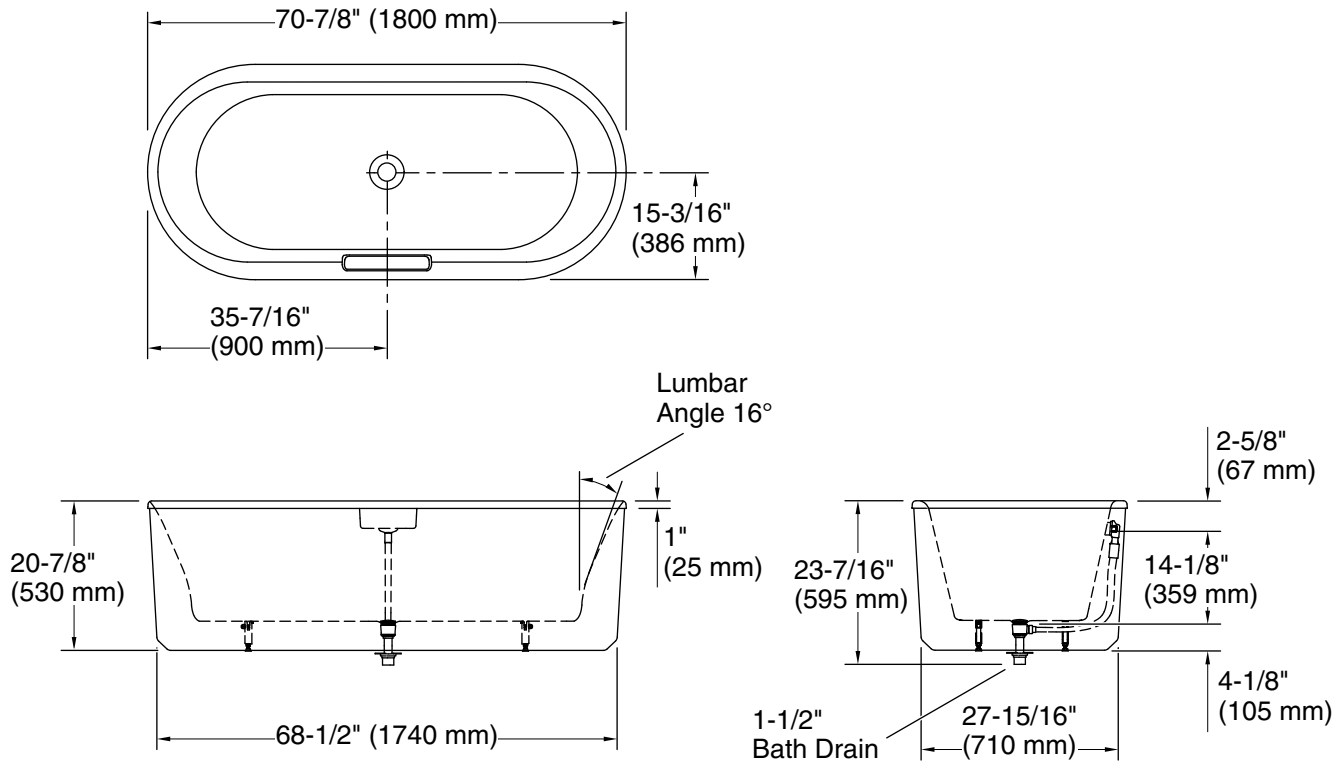

Features

- Freestanding design creates a striking focal point in your bathing area
- Oval basin creates a spacious bathing experience
- Integral lumbar support on both ends
- Slotted overflow allows for deep soaking
- 12-1/16" (306 mm) deep-soaking depth provides a luxurious bathing experience
- Safeguard® slip-resistant surface provides excellent traction underfoot
- Center drain
- Drain and integral overflow preinstalled to reduce installation time
- Sleek straight shroud design is easy to clean and lends itself to both transitional and contemporary bathrooms
- Requires K-36361 Volute bath drain trim (sold separately)

Material

- KOHLER® enameled cast iron bath
- Black acrylic shroud
- Brass drain

Installation

- Freestanding

Required Products/Accessories

For freestanding installation
K-36361 Bath drain trim

Codes/Standards

Color	Code	Description
-------	------	-------------

	0	White
---	---	-------

Technical Information

All product dimensions are nominal.

Drain location:	Center
Basin area, bottom:	58-1/8" x 22-3/16" (1476 mm x 564 mm)
Basin area, top:	68-1/8" x 25-11/16" (1731 mm x 652 mm)
Weight:	407 lbs (184.6 kg)
Minimum floor load:	61.2 lbs/ft ² (298.8 kg/m ²)
Water depth:	13-1/8" (333 mm)
Water capacity:	57.63 gal (218.2 L)

Notes

Measure your actual product for rough-in details.

Install this product according to the installation instructions.

The hot water supply should be 70% of the capacity of the bath or greater. Installations will vary.