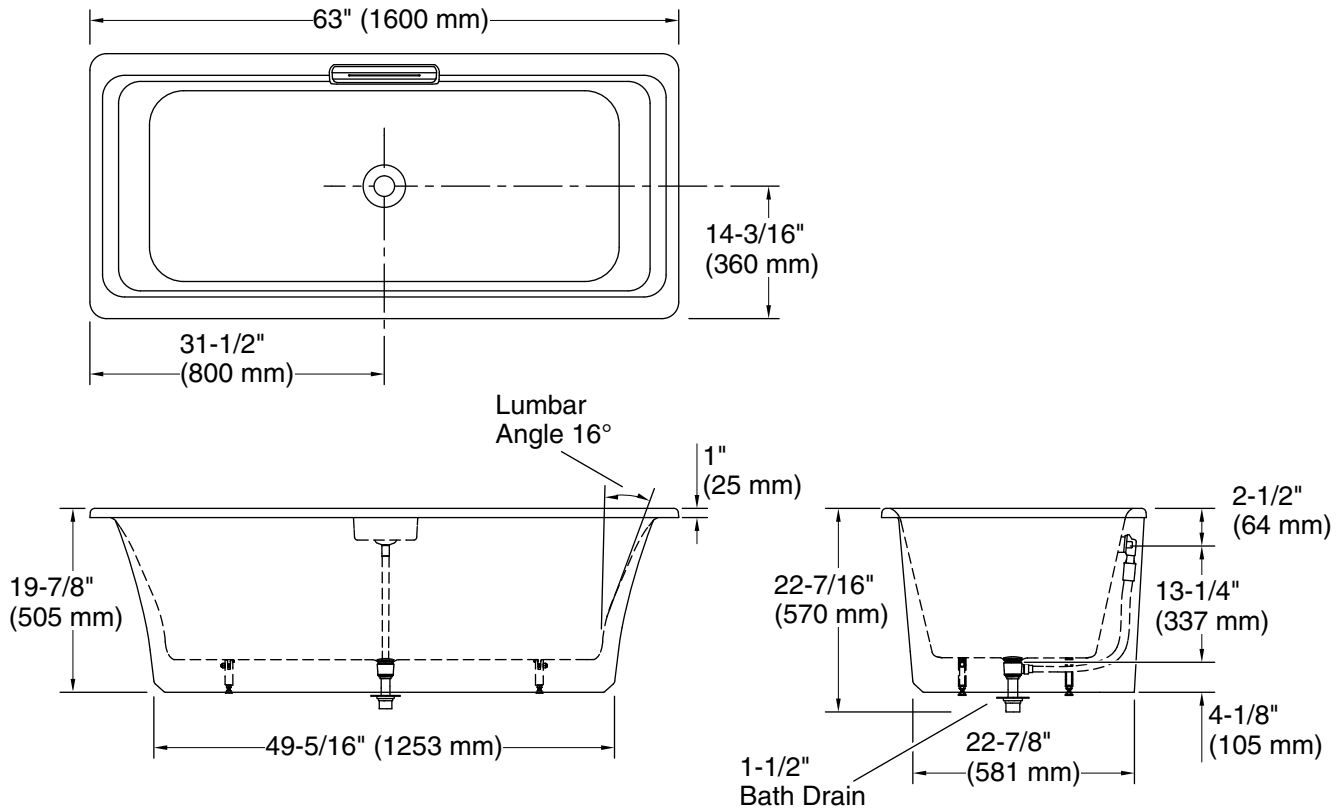

### Features

- Freestanding design creates a striking focal point in your bathing area
- Rectangular basin creates a spacious bathing experience
- Integral lumbar support on both ends
- Slotted overflow allows for deep soaking
- 12-1/16" (306 mm) deep-soaking depth provides a luxurious bathing experience
- Safeguard® slip-resistant surface provides excellent traction underfoot
- Center drain
- Drain and integral overflow preinstalled to reduce installation time
- Color-matched pedestal base creates a sleek appearance
- Requires K-36361 Volute bath drain trim (sold separately)

### Technical Information

All product dimensions are nominal.

Drain location:	Center
Basin area, bottom:	50-5/16" x 20-3/8" (1278 mm x 518 mm)
Basin area, top:	60-1/4" x 23-11/16" (1531 mm x 602 mm)
Weight:	338 lbs (153.3 kg)
Minimum floor load:	60.2 lbs/ft <sup>2</sup> (293.9 kg/m <sup>2</sup> )
Water depth:	12-1/8" (308 mm)
Water capacity:	45.97 gal (174 L)