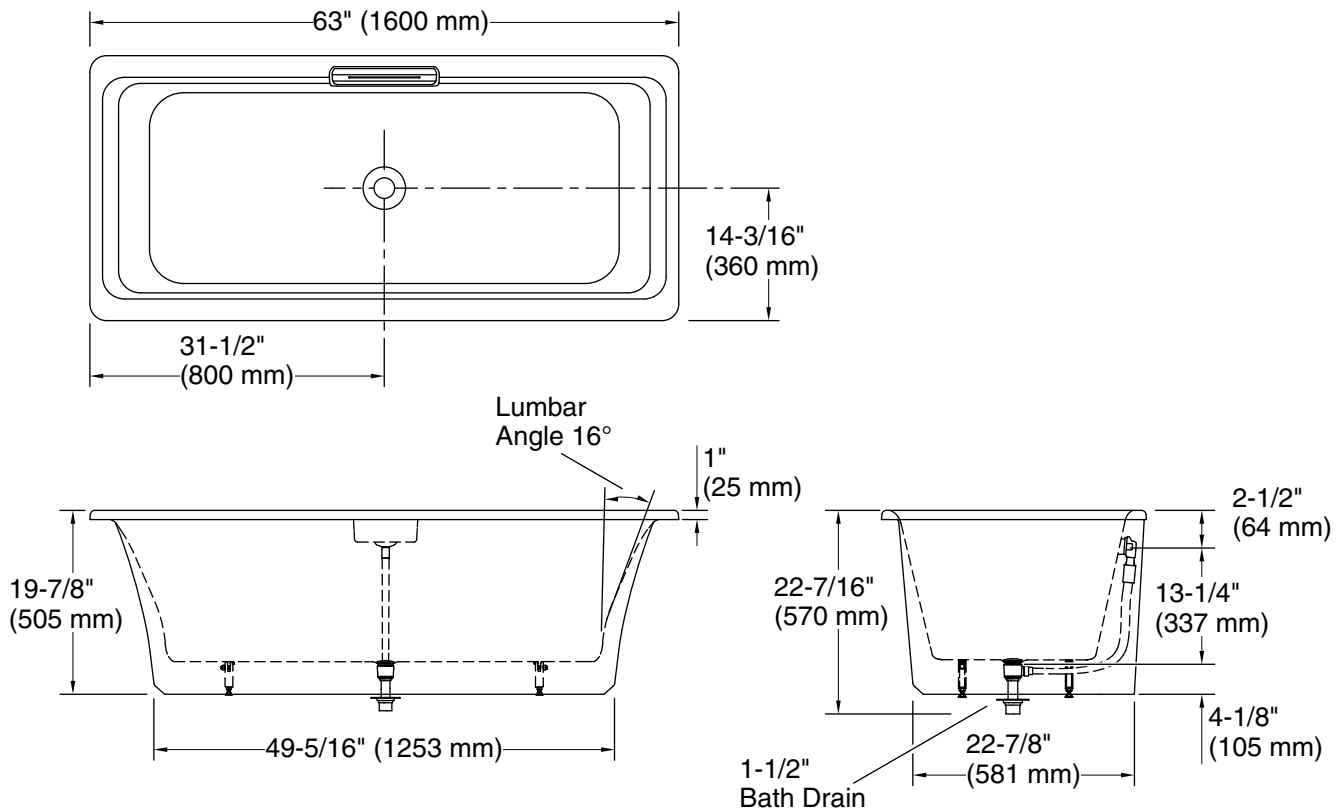

### Technical Information

All product dimensions are nominal.

Drain location:	Center
Basin area, bottom:	50-5/16" x 20-3/8" (1278 mm x 518 mm)
Basin area, top:	60-1/4" x 23-11/16" (1531 mm x 602 mm)
Weight:	338 lbs (153.3 kg)
Minimum floor load:	60.2 lbs/ft <sup>2</sup> (293.9 kg/m <sup>2</sup> )
Water depth:	12-1/8" (308 mm)
Water capacity:	45.97 gal (174 L)