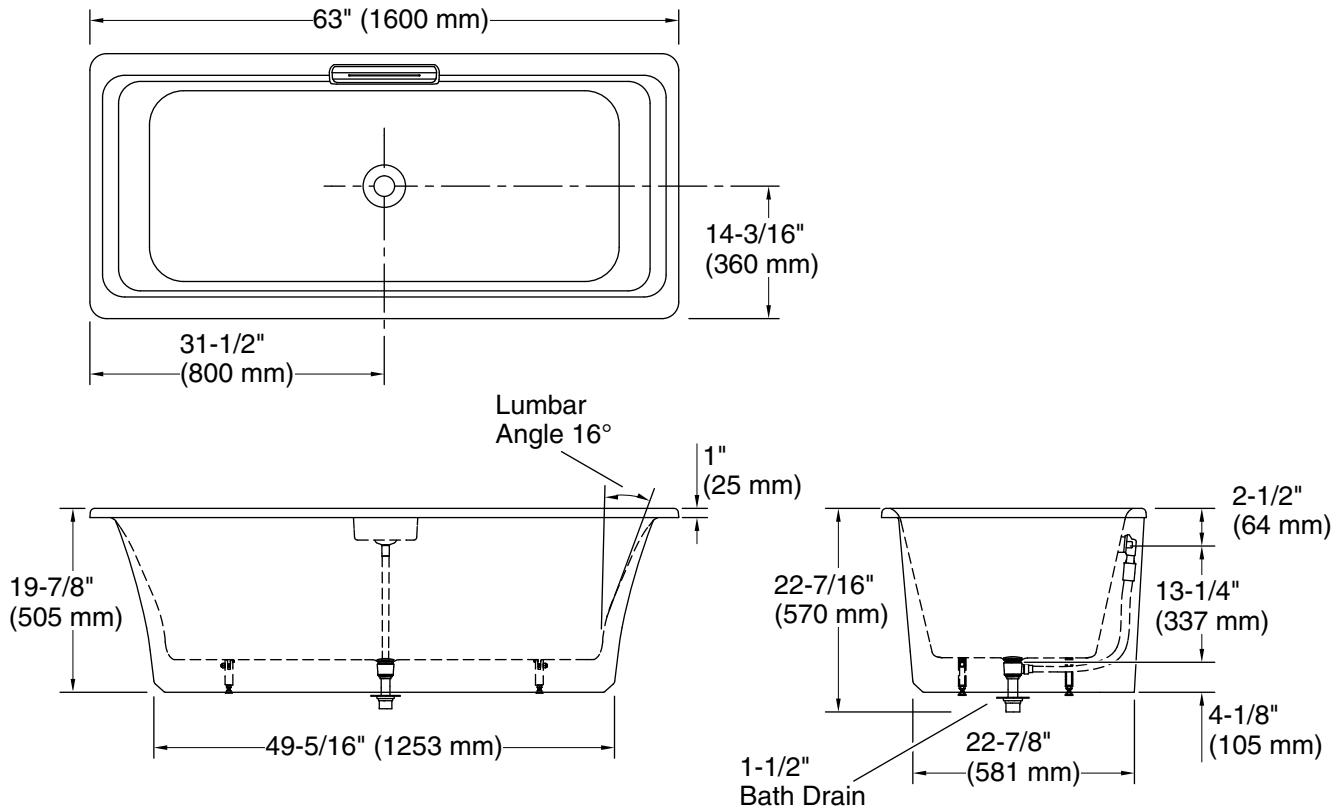

Features

- Freestanding design creates a striking focal point in your bathing area
- Rectangular basin creates a spacious bathing experience
- Integral lumbar support on both ends
- Slotted overflow allows for deep soaking
- 12-1/16" (306 mm) deep-soaking depth provides a luxurious bathing experience
- Safeguard® slip-resistant surface provides excellent traction underfoot
- Center drain
- Drain and integral overflow preinstalled to reduce installation time
- Contrasting pedestal base adds a dramatic, contemporary look
- Requires K-36361 Volute bath drain trim (sold separately)

For freestanding installation
K-36361 Bath drain trim

Codes/Standards

ASME A112.19.1/CSA B45.2

KOHLER® Enameled Cast Iron Bath and Shower Base Lifetime Limited Warranty

See website for detailed warranty information.

Available Colors/Finishes

Color tiles intended for reference only.

Color	Code	Description
-------	------	-------------

	0	White
---	---	-------

Technical Information

All product dimensions are nominal.

Drain location:	Center
Basin area, bottom:	50-5/16" x 20-3/8" (1278 mm x 518 mm)
Basin area, top:	60-1/4" x 23-11/16" (1531 mm x 602 mm)
Weight:	338 lbs (153.3 kg)
Minimum floor load:	60.2 lbs/ft ² (293.9 kg/m ²)
Water depth:	12-1/8" (308 mm)
Water capacity:	45.97 gal (174 L)

Notes

Measure your actual product for rough-in details.

Install this product according to the installation instructions.

The hot water supply should be 70% of the capacity of the bath or greater. Installations will vary.