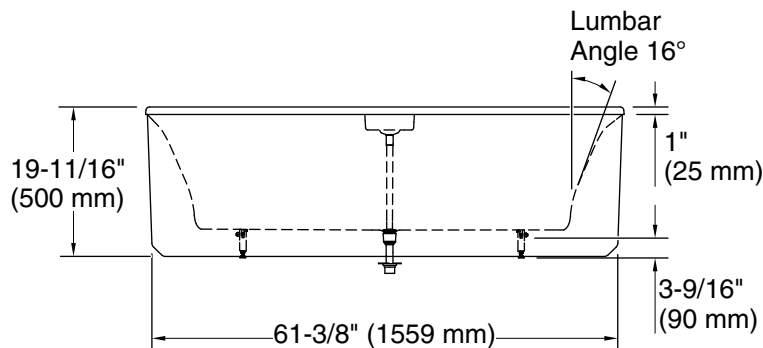

Features

- Freestanding design creates a striking focal point in your bathing area
- Rectangular basin creates a spacious bathing experience
- Integral lumbar support on both ends
- Slotted overflow allows for deep soaking
- 12-1/16" (306 mm) deep-soaking depth provides a luxurious bathing experience
- Safeguard® slip-resistant surface provides excellent traction underfoot
- Center drain
- Drain and integral overflow preinstalled to reduce installation time
- Sleek straight shroud design is easy to clean and lends itself to both transitional and contemporary bathrooms
- Requires K-36361 Volute bath drain trim (sold separately)

Color	Code	Description
-------	------	-------------

	0	White
---	---	-------

Technical Information

All product dimensions are nominal.

Drain location:	Center
Basin area, bottom:	50-5/16" x 20-3/8" (1278 mm x 518 mm)
Basin area, top:	60-1/4" x 23-11/16" (1531 mm x 602 mm)
Weight:	370 lbs (167.8 kg)
Minimum floor load:	62.8 lbs/ft ² (306.6 kg/m ²)
Water depth:	12-1/8" (308 mm)
Water capacity:	45.97 gal (174 L)