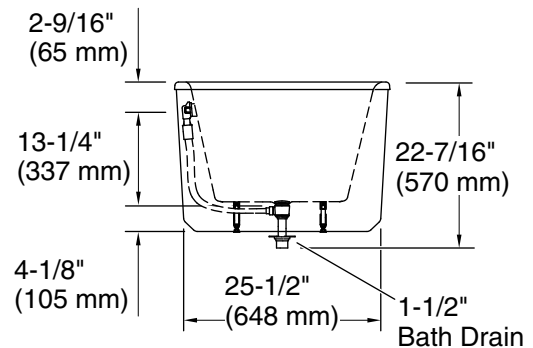

Features

- Freestanding design creates a striking focal point in your bathing area
- Rectangular basin creates a spacious bathing experience
- Integral lumbar support on both ends
- Slotted overflow allows for deep soaking
- 12-1/16" (306 mm) deep-soaking depth provides a luxurious bathing experience
- Safeguard® slip-resistant surface provides excellent traction underfoot
- Center drain
- Drain and integral overflow preinstalled to reduce installation time
- Sleek straight shroud design is easy to clean and lends itself to both transitional and contemporary bathrooms
- Requires K-36361 Volute bath drain trim (sold separately)

Material

- KOHLER® enameled cast iron bath
- Black acrylic shroud
- Brass drain

Installation

- Freestanding

Required Products/Accessories

For freestanding installation
K-36361 Bath drain trim

Codes/Standards

Color	Code	Description
-------	------	-------------

	0	White
---	---	-------

Technical Information

All product dimensions are nominal.

Drain location:	Center
Basin area, bottom:	50-5/16" x 20-3/8" (1278 mm x 518 mm)
Basin area, top:	60-1/4" x 23-11/16" (1531 mm x 602 mm)
Weight:	370 lbs (167.8 kg)
Minimum floor load:	62.8 lbs/ft ² (306.6 kg/m ²)
Water depth:	12-1/8" (308 mm)
Water capacity:	45.97 gal (174 L)

Notes

Measure your actual product for rough-in details.

Install this product according to the installation instructions.

The hot water supply should be 70% of the capacity of the bath or greater. Installations will vary.