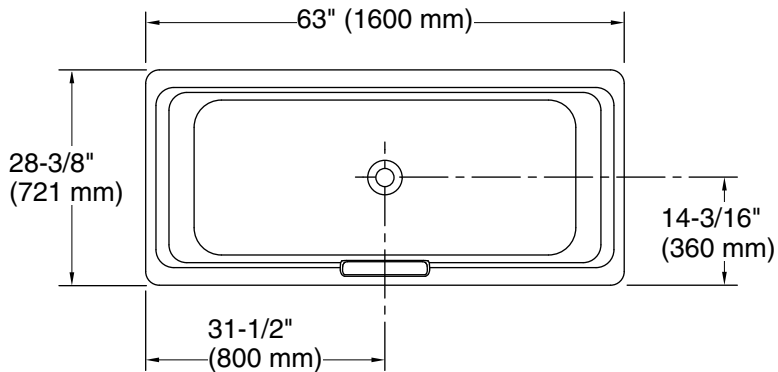

Features

- Freestanding design creates a striking focal point in your bathing area
- Rectangular basin creates a spacious bathing experience
- Integral lumbar support on both ends
- Slotted overflow allows for deep soaking
- 12-1/16" (306 mm) deep-soaking depth provides a luxurious bathing experience
- Safeguard® slip-resistant surface provides excellent traction underfoot
- Center drain
- Drain and integral overflow preinstalled to reduce installation time
- Sleek straight shroud design is easy to clean and lends itself to both transitional and contemporary bathrooms
- Requires K-36361 Volute bath drain trim (sold separately)

Color	Code	Description
-------	------	-------------

	0	White
---	---	-------

Technical Information

All product dimensions are nominal.

Drain location:	Center
Basin area, bottom:	50-5/16" x 20-3/8" (1278 mm x 518 mm)
Basin area, top:	60-1/4" x 23-11/16" (1531 mm x 602 mm)
Weight:	370 lbs (167.8 kg)
Minimum floor load:	62.8 lbs/ft ² (306.6 kg/m ²)
Water depth:	12-1/8" (308 mm)
Water capacity:	45.97 gal (174 L)

Notes

Measure your actual product for rough-in details.

Install this product according to the installation instructions.

The hot water supply should be 70% of the capacity of the bath or greater. Installations will vary.