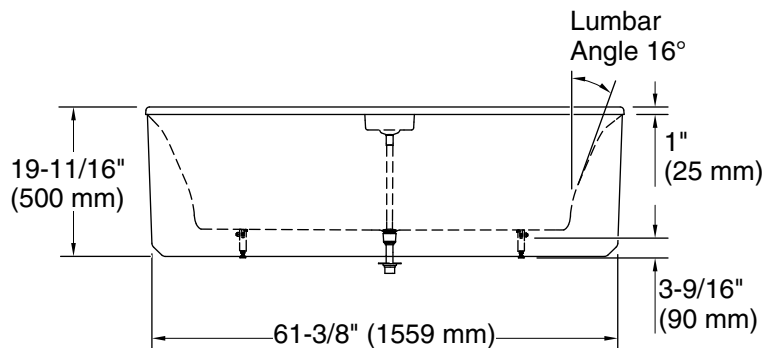

Features

- Freestanding design creates a striking focal point in your bathing area
- Rectangular basin creates a spacious bathing experience
- Integral lumbar support on both ends
- Slotted overflow allows for deep soaking
- 12-1/16" (306 mm) deep-soaking depth provides a luxurious bathing experience
- Safeguard® slip-resistant surface provides excellent traction underfoot
- Center drain
- Drain and integral overflow preinstalled to reduce installation time
- Sleek straight shroud design is easy to clean and lends itself to both transitional and contemporary bathrooms
- Requires K-36361 Volute bath drain trim (sold separately)

Color	Code	Description
-------	------	-------------

	0	White
---	---	-------

Technical Information

All product dimensions are nominal.

Drain location:	Center
Basin area, bottom:	50-5/16" x 20-3/8" (1278 mm x 518 mm)
Basin area, top:	60-1/4" x 23-11/16" (1531 mm x 602 mm)
Weight:	370 lbs (167.8 kg)
Minimum floor load:	62.8 lbs/ft ² (306.6 kg/m ²)
Water depth:	12-1/8" (308 mm)
Water capacity:	45.97 gal (174 L)