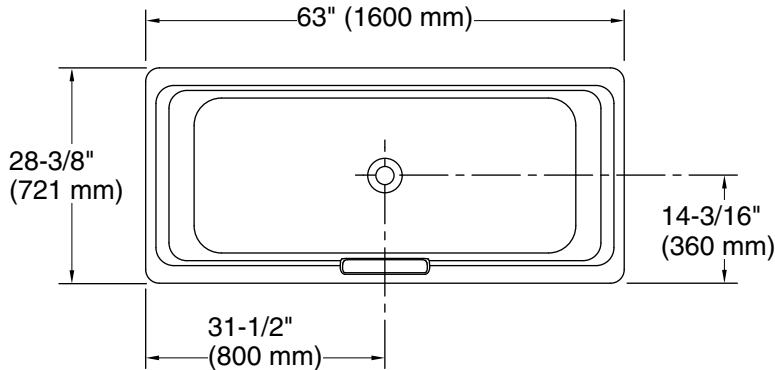

Features

- Freestanding design creates a striking focal point in your bathing area
- Rectangular basin creates a spacious bathing experience
- Integral lumbar support on both ends
- Slotted overflow allows for deep soaking
- 12-1/16" (306 mm) deep-soaking depth provides a luxurious bathing experience
- Safeguard® slip-resistant surface provides excellent traction underfoot
- Center drain
- Drain and integral overflow preinstalled to reduce installation time
- Sleek straight shroud design is easy to clean and lends itself to both transitional and contemporary bathrooms
- Requires K-36361 Volute bath drain trim (sold separately)

Material

- KOHLER® enameled cast iron bath
- White acrylic shroud
- Brass drain

Installation

- Freestanding

Required Products/Accessories

For freestanding installation
K-36361 Bath drain trim

Codes/Standards

Color	Code	Description
-------	------	-------------

	0	White
---	---	-------

Technical Information

All product dimensions are nominal.

Drain location:	Center
Basin area, bottom:	50-5/16" x 20-3/8" (1278 mm x 518 mm)
Basin area, top:	60-1/4" x 23-11/16" (1531 mm x 602 mm)
Weight:	370 lbs (167.8 kg)
Minimum floor load:	62.8 lbs/ft ² (306.6 kg/m ²)
Water depth:	12-1/8" (308 mm)
Water capacity:	45.97 gal (174 L)

Notes

Measure your actual product for rough-in details.

Install this product according to the installation instructions.

The hot water supply should be 70% of the capacity of the bath or greater. Installations will vary.