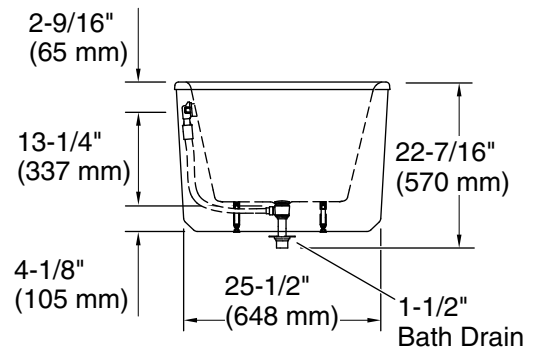

Features

- Freestanding design creates a striking focal point in your bathing area
- Rectangular basin creates a spacious bathing experience
- Integral lumbar support on both ends
- Slotted overflow allows for deep soaking
- 12-1/16" (306 mm) deep-soaking depth provides a luxurious bathing experience
- Safeguard® slip-resistant surface provides excellent traction underfoot
- Center drain
- Drain and integral overflow preinstalled to reduce installation time
- Sleek straight shroud design is easy to clean and lends itself to both transitional and contemporary bathrooms
- Requires K-36361 Volute bath drain trim (sold separately)

Material

- KOHLER® enameled cast iron bath
- White acrylic shroud
- Brass drain

Installation

- Freestanding

Required Products/Accessories

For freestanding installation
K-36361 Bath drain trim

Codes/Standards

Color	Code	Description
-------	------	-------------

	0	White
---	---	-------

Technical Information

All product dimensions are nominal.

Drain location:	Center
Basin area, bottom:	50-5/16" x 20-3/8" (1278 mm x 518 mm)
Basin area, top:	60-1/4" x 23-11/16" (1531 mm x 602 mm)
Weight:	370 lbs (167.8 kg)
Minimum floor load:	62.8 lbs/ft ² (306.6 kg/m ²)
Water depth:	12-1/8" (308 mm)
Water capacity:	45.97 gal (174 L)

Notes

Measure your actual product for rough-in details.

Install this product according to the installation instructions.

The hot water supply should be 70% of the capacity of the bath or greater. Installations will vary.