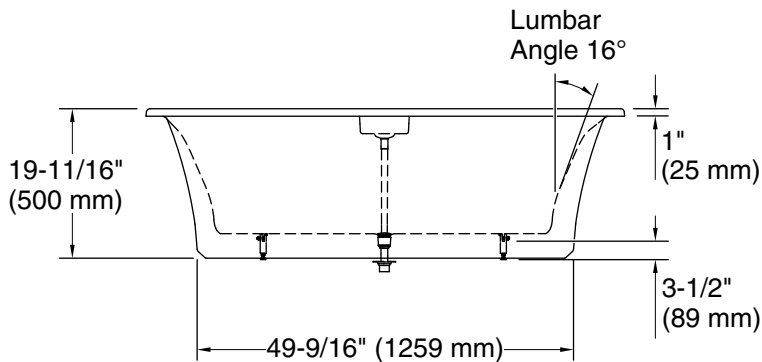

Features

- Freestanding design creates a striking focal point in your bathing area
- Oval basin creates a spacious bathing experience
- Integral lumbar support on both ends
- Slotted overflow allows for deep soaking
- 12-1/16" (306 mm) deep-soaking depth provides a luxurious bathing experience
- Safeguard® slip-resistant surface provides excellent traction underfoot
- Center drain
- Drain and integral overflow preinstalled to reduce installation time
- Contrasting pedestal base adds a dramatic, contemporary look
- Requires K-36361 Volute bath drain trim (sold separately)

For freestanding installation
K-36361 Bath drain trim

Codes/Standards

ASME A112.19.1/CSA B45.2

KOHLER® Enameled Cast Iron Bath and Shower Base Lifetime Limited Warranty

See website for detailed warranty information.

Technical Information

All product dimensions are nominal.

| | |
|---------------------|---|
| Drain location: | Center |
| Basin area, bottom: | 50-1/4" x 20-3/8" (1277 mm x 518 mm) |
| Basin area, top: | 60-1/4" x 23-11/16" (1531 mm x 602 mm) |
| Weight: | 305 lbs (138.3 kg) |
| Minimum floor load: | 55.2 lbs/ft ² (269.5 kg/m ²) |
| Water depth: | 12-1/8" (308 mm) |
| Water capacity: | 42.45 gal (160.7 L) |