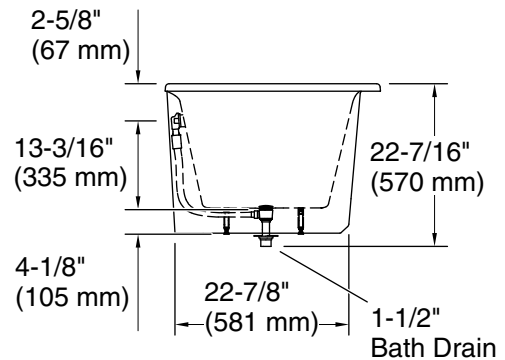

Features

- Freestanding design creates a striking focal point in your bathing area
- Oval basin creates a spacious bathing experience
- Integral lumbar support on both ends
- Slotted overflow allows for deep soaking
- 12-1/16" (306 mm) deep-soaking depth provides a luxurious bathing experience
- Safeguard® slip-resistant surface provides excellent traction underfoot
- Center drain
- Drain and integral overflow preinstalled to reduce installation time
- Contrasting pedestal base adds a dramatic, contemporary look
- Requires K-36361 Volute bath drain trim (sold separately)

For freestanding installation
K-36361 Bath drain trim

Codes/Standards

ASME A112.19.1/CSA B45.2

KOHLER® Enameled Cast Iron Bath and Shower Base Lifetime Limited Warranty

See website for detailed warranty information.

Technical Information

All product dimensions are nominal.

| | |
|---------------------|---|
| Drain location: | Center |
| Basin area, bottom: | 50-1/4" x 20-3/8" (1277 mm x 518 mm) |
| Basin area, top: | 60-1/4" x 23-11/16" (1531 mm x 602 mm) |
| Weight: | 305 lbs (138.3 kg) |
| Minimum floor load: | 55.2 lbs/ft ² (269.5 kg/m ²) |
| Water depth: | 12-1/8" (308 mm) |
| Water capacity: | 42.45 gal (160.7 L) |

Notes

Measure your actual product for rough-in details.

Install this product according to the installation instructions.

The hot water supply should be 70% of the capacity of the bath or greater. Installations will vary.