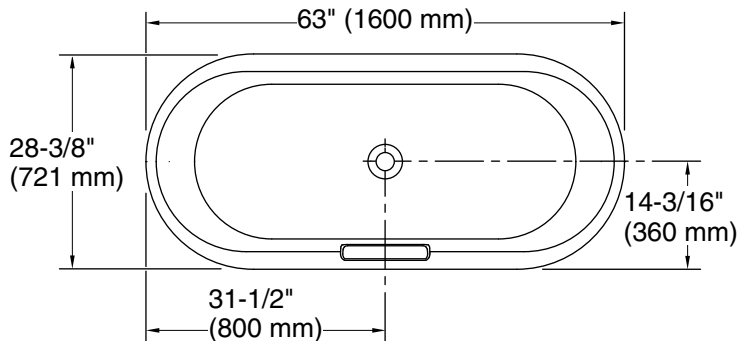

Features

- Freestanding design creates a striking focal point in your bathing area
- Oval basin creates a spacious bathing experience
- Integral lumbar support on both ends
- Slotted overflow allows for deep soaking
- 12-1/16" (306 mm) deep-soaking depth provides a luxurious bathing experience
- Safeguard® slip-resistant surface provides excellent traction underfoot
- Center drain
- Drain and integral overflow preinstalled to reduce installation time
- Contrasting pedestal base adds a dramatic, contemporary look
- Requires K-36361 Volute bath drain trim (sold separately)

For freestanding installation
K-36361 Bath drain trim

Codes/Standards

ASME A112.19.1/CSA B45.2

KOHLER® Enameled Cast Iron Bath and Shower Base Lifetime Limited Warranty

See website for detailed warranty information.

Technical Information

All product dimensions are nominal.

| | |
|---------------------|---|
| Drain location: | Center |
| Basin area, bottom: | 50-1/4" x 20-3/8" (1277 mm x 518 mm) |
| Basin area, top: | 60-1/4" x 23-11/16" (1531 mm x 602 mm) |
| Weight: | 305 lbs (138.3 kg) |
| Minimum floor load: | 55.2 lbs/ft ² (269.5 kg/m ²) |
| Water depth: | 12-1/8" (308 mm) |
| Water capacity: | 42.45 gal (160.7 L) |