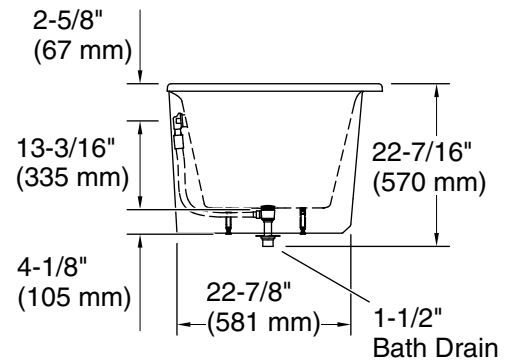

Features

- Freestanding design creates a striking focal point in your bathing area
- Oval basin creates a spacious bathing experience
- Integral lumbar support on both ends
- Slotted overflow allows for deep soaking
- 12-1/16" (306 mm) deep-soaking depth provides a luxurious bathing experience
- Safeguard® slip-resistant surface provides excellent traction underfoot
- Center drain
- Drain and integral overflow preinstalled to reduce installation time
- Color-matched pedestal base creates a sleek appearance
- Requires K-36361 Volute bath drain trim (sold separately)

Material

- KOHLER® enameled cast iron bath
- Painted exterior in White
- Reinforced resin pedestal base with White painted finish
- Brass drain

Installation

- Freestanding

Required Products/Accessories

For freestanding installation
K-36361 Bath drain trim

Color	Code	Description
-------	------	-------------

	0	White
---	---	-------

Technical Information

All product dimensions are nominal.

Drain location:	Center
Basin area, bottom:	50-1/4" x 20-3/8" (1277 mm x 518 mm)
Basin area, top:	60-1/4" x 23-11/16" (1531 mm x 602 mm)
Weight:	305 lbs (138.3 kg)
Minimum floor load:	55.2 lbs/ft ² (269.5 kg/m ²)
Water depth:	12-1/8" (308 mm)
Water capacity:	42.45 gal (160.7 L)

Notes

Measure your actual product for rough-in details.

Install this product according to the installation instructions.

The hot water supply should be 70% of the capacity of the bath or greater. Installations will vary.