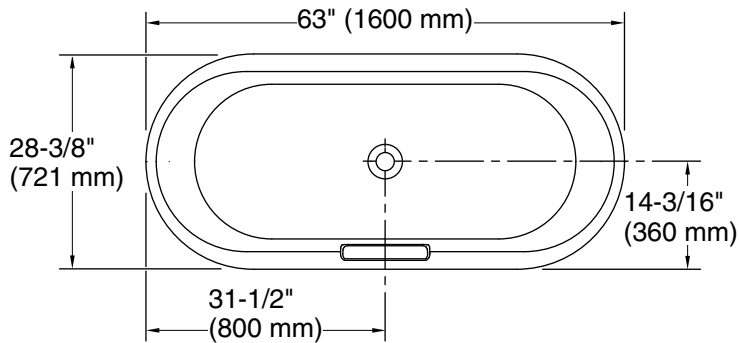

Features

- Freestanding design creates a striking focal point in your bathing area
- Oval basin creates a spacious bathing experience
- Integral lumbar support on both ends
- Slotted overflow allows for deep soaking
- 12-1/16" (306 mm) deep-soaking depth provides a luxurious bathing experience
- Safeguard® slip-resistant surface provides excellent traction underfoot
- Center drain
- Drain and integral overflow preinstalled to reduce installation time
- Color-matched pedestal base creates a sleek appearance
- Requires K-36361 Volute bath drain trim (sold separately)

Material

- KOHLER® enameled cast iron bath
- Painted exterior in White
- Reinforced resin pedestal base with White painted finish
- Brass drain

Installation

- Freestanding

Required Products/Accessories

For freestanding installation
K-36361 Bath drain trim

Color	Code	Description
-------	------	-------------

	0	White
---	---	-------

Technical Information

All product dimensions are nominal.

Drain location:	Center
Basin area, bottom:	50-1/4" x 20-3/8" (1277 mm x 518 mm)
Basin area, top:	60-1/4" x 23-11/16" (1531 mm x 602 mm)
Weight:	305 lbs (138.3 kg)
Minimum floor load:	55.2 lbs/ft ² (269.5 kg/m ²)
Water depth:	12-1/8" (308 mm)
Water capacity:	42.45 gal (160.7 L)

Notes

Measure your actual product for rough-in details.

Install this product according to the installation instructions.

The hot water supply should be 70% of the capacity of the bath or greater. Installations will vary.