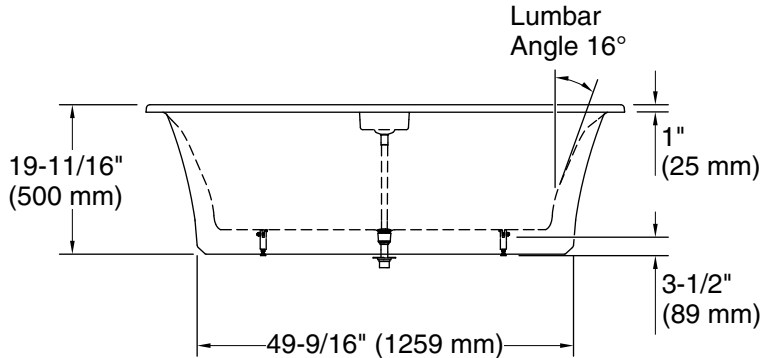

Features

- Freestanding design creates a striking focal point in your bathing area
- Oval basin creates a spacious bathing experience
- Integral lumbar support on both ends
- Slotted overflow allows for deep soaking
- 12-1/16" (306 mm) deep-soaking depth provides a luxurious bathing experience
- Safeguard® slip-resistant surface provides excellent traction underfoot
- Center drain
- Drain and integral overflow preinstalled to reduce installation time
- Color-matched pedestal base creates a sleek appearance
- Requires K-36361 Volute bath drain trim (sold separately)

Color	Code	Description
-------	------	-------------

	0	White
---	---	-------

Technical Information

All product dimensions are nominal.

Drain location:	Center
Basin area, bottom:	50-1/4" x 20-3/8" (1277 mm x 518 mm)
Basin area, top:	60-1/4" x 23-11/16" (1531 mm x 602 mm)
Weight:	305 lbs (138.3 kg)
Minimum floor load:	55.2 lbs/ft ² (269.5 kg/m ²)
Water depth:	12-1/8" (308 mm)
Water capacity:	42.45 gal (160.7 L)