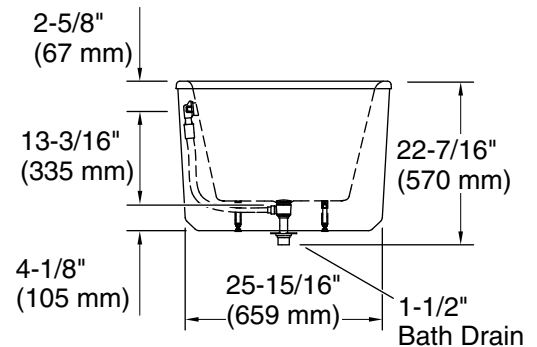

Features

- Freestanding design creates a striking focal point in your bathing area
- Oval basin creates a spacious bathing experience
- Integral lumbar support on both ends
- Slotted overflow allows for deep soaking
- 12-1/16" (306 mm) deep-soaking depth provides a luxurious bathing experience
- Safeguard® slip-resistant surface provides excellent traction underfoot
- Center drain
- Drain and integral overflow preinstalled to reduce installation time
- Sleek straight shroud design is easy to clean and lends itself to both transitional and contemporary bathrooms
- Requires K-36361 Volute bath drain trim (sold separately)

Material

- KOHLER® enameled cast iron bath
- White acrylic shroud
- Brass drain

Installation

- Freestanding

Required Products/Accessories

For freestanding installation
K-36361 Bath drain trim

Codes/Standards

Color	Code	Description
-------	------	-------------

	0	White
-------------------------------------------------------------------------------------	---	-------

Technical Information

All product dimensions are nominal.

Drain location:	Center
Basin area, bottom:	50-1/4" x 20-3/8" (1277 mm x 518 mm)
Basin area, top:	60-1/4" x 23-11/16" (1531 mm x 602 mm)
Weight:	333 lbs (151 kg)
Minimum floor load:	57.5 lbs/ft ² (280.7 kg/m ²)
Water depth:	12-1/16" (306 mm)
Water capacity:	42.45 gal (160.7 L)