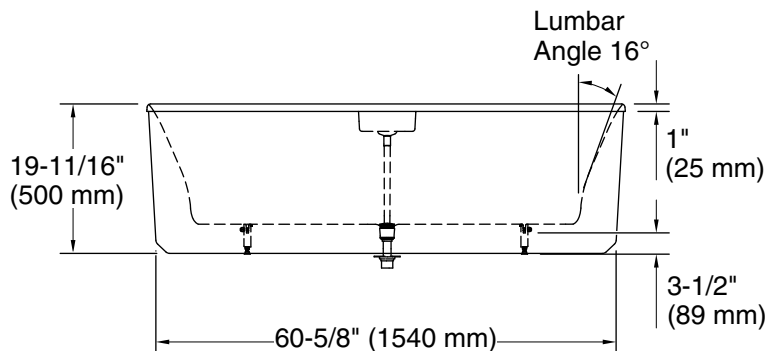

Features

- Freestanding design creates a striking focal point in your bathing area
- Oval basin creates a spacious bathing experience
- Integral lumbar support on both ends
- Slotted overflow allows for deep soaking
- 12-1/16" (306 mm) deep-soaking depth provides a luxurious bathing experience
- Safeguard® slip-resistant surface provides excellent traction underfoot
- Center drain
- Drain and integral overflow preinstalled to reduce installation time
- Sleek straight shroud design is easy to clean and lends itself to both transitional and contemporary bathrooms
- Requires K-36361 Volute bath drain trim (sold separately)

Color	Code	Description
-------	------	-------------

	0	White
-------------------------------------------------------------------------------------	---	-------

Technical Information

All product dimensions are nominal.

Drain location:	Center
Basin area, bottom:	50-1/4" x 20-3/8" (1277 mm x 518 mm)
Basin area, top:	60-1/4" x 23-11/16" (1531 mm x 602 mm)
Weight:	333 lbs (151 kg)
Minimum floor load:	57.5 lbs/ft ² (280.7 kg/m ²)
Water depth:	12-1/16" (306 mm)
Water capacity:	42.45 gal (160.7 L)