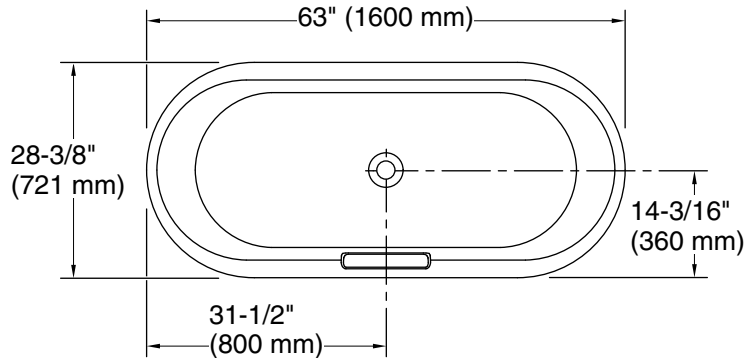

Features

- Freestanding design creates a striking focal point in your bathing area
- Oval basin creates a spacious bathing experience
- Integral lumbar support on both ends
- Slotted overflow allows for deep soaking
- 12-1/16" (306 mm) deep-soaking depth provides a luxurious bathing experience
- Safeguard® slip-resistant surface provides excellent traction underfoot
- Center drain
- Drain and integral overflow preinstalled to reduce installation time
- Sleek straight shroud design is easy to clean and lends itself to both transitional and contemporary bathrooms
- Requires K-36361 Volute bath drain trim (sold separately)

Material

- KOHLER® enameled cast iron bath
- White acrylic shroud
- Brass drain

Installation

- Freestanding

Required Products/Accessories

For freestanding installation
K-36361 Bath drain trim

Codes/Standards

Color	Code	Description
-------	------	-------------

	0	White
-------------------------------------------------------------------------------------	---	-------

Technical Information

All product dimensions are nominal.

Drain location:	Center
Basin area, bottom:	50-1/4" x 20-3/8" (1277 mm x 518 mm)
Basin area, top:	60-1/4" x 23-11/16" (1531 mm x 602 mm)
Weight:	333 lbs (151 kg)
Minimum floor load:	57.5 lbs/ft ² (280.7 kg/m ²)
Water depth:	12-1/16" (306 mm)
Water capacity:	42.45 gal (160.7 L)