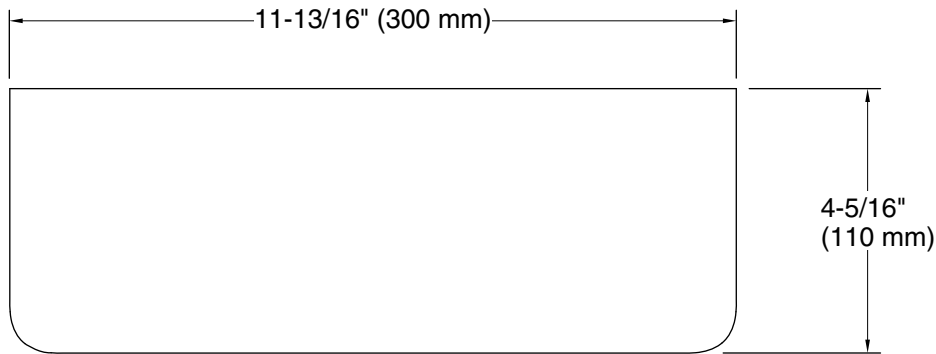

Technical Information

All product dimensions are nominal.

Material: Zinc, Stainless Steel

Notes

Install this product according to the installation instructions.