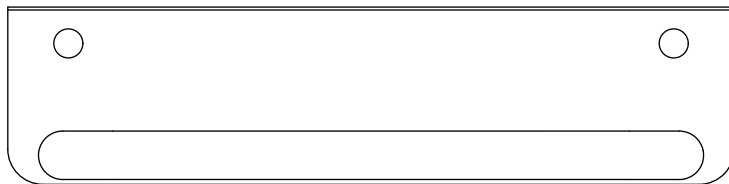

Kumin™
Covered double toilet paper holder
K-29224

Features

- Storage tray is convenient for holding personal items
- Open-ended holder makes changing toilet paper quick and simple
- Holds two rolls of toilet paper
- Coordinates with other products in the Kumin® collection

Color	Code	Description
	CP	Polished Chrome
	BN	Vibrant® Brushed Nickel
	BL	Matte Black
	2MB	Vibrant® Brushed Moderne Brass

Technical Information

All product dimensions are nominal.

Material: Zinc, Stainless Steel