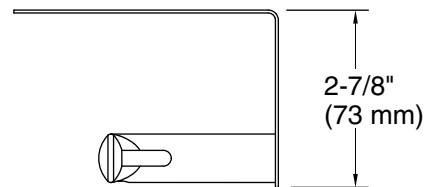

Technical Information

All product dimensions are nominal.

Material: Zinc, Stainless Steel

Notes

Install this product according to the installation instructions.