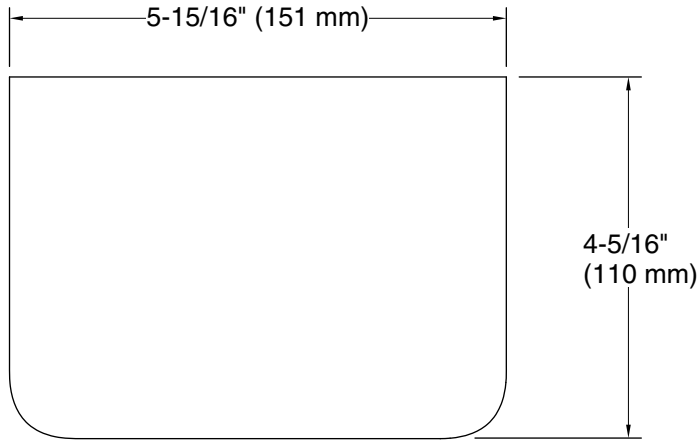

Kumin™
Covered horizontal toilet paper holder
K-29221

Features

- Storage tray is convenient for holding personal items
- Open-ended holder makes changing toilet paper quick and simple
- Coordinates with other products in the Kumin® collection

Technical Information

All product dimensions are nominal.

Material: Stainless Steel, Zinc

Notes

Install this product according to the installation instructions.