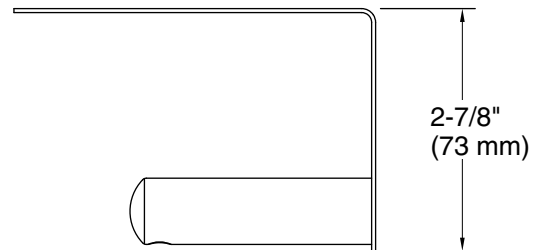

Kumin™
Covered horizontal toilet paper holder
K-29221

Features

- Storage tray is convenient for holding personal items
- Open-ended holder makes changing toilet paper quick and simple
- Coordinates with other products in the Kumin® collection

Technical Information

All product dimensions are nominal.

Material: Stainless Steel, Zinc

Notes

Install this product according to the installation instructions.