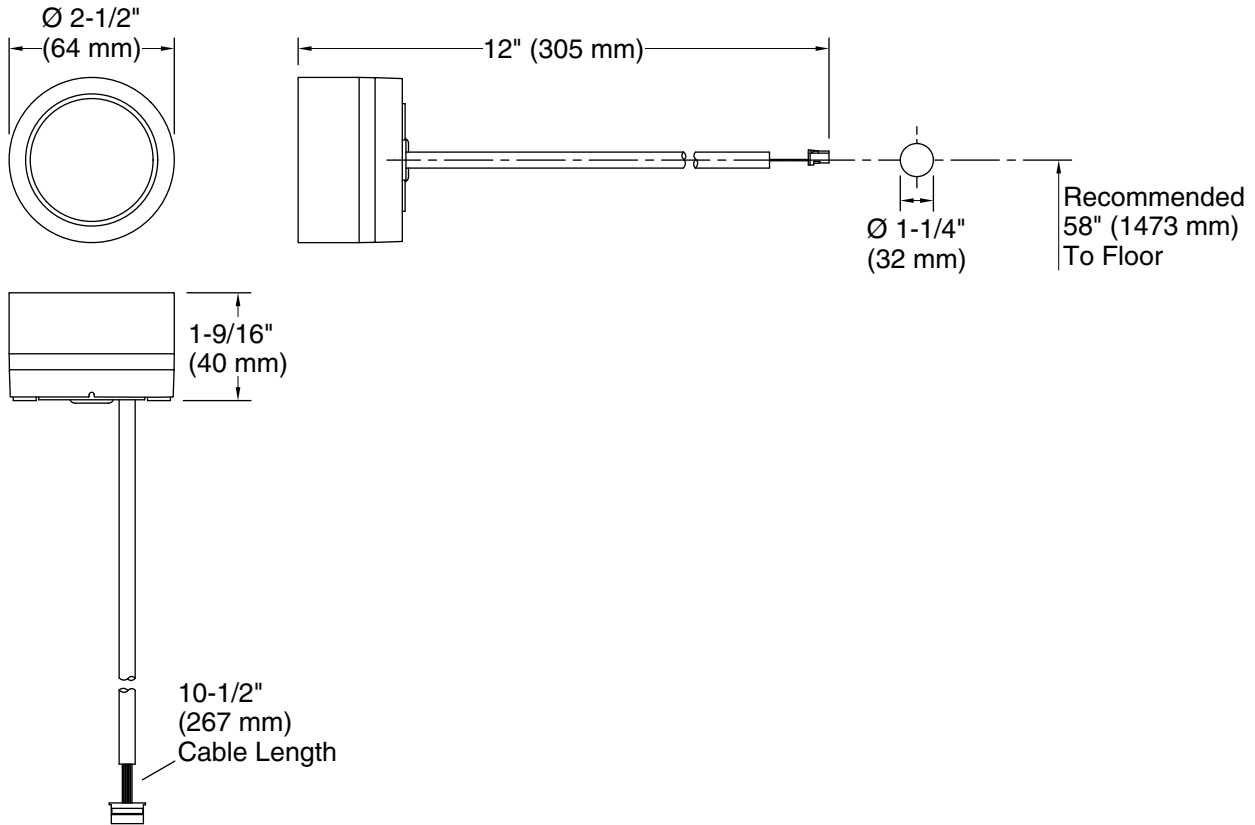

Technical Information

All product dimensions are nominal.

Drain included:	No
Bluetooth® range:	32 ft (0.8 m)
Bluetooth® version:	4.1
Max. Ambient temp:	125°F (51.7°C)
Min. Operating temp:	86°F (30°C)
Max. Operating temp:	120°F (48.9°C)
Max. Relative humidity condensing:	100%

Notes

Install this product according to the installation instructions.