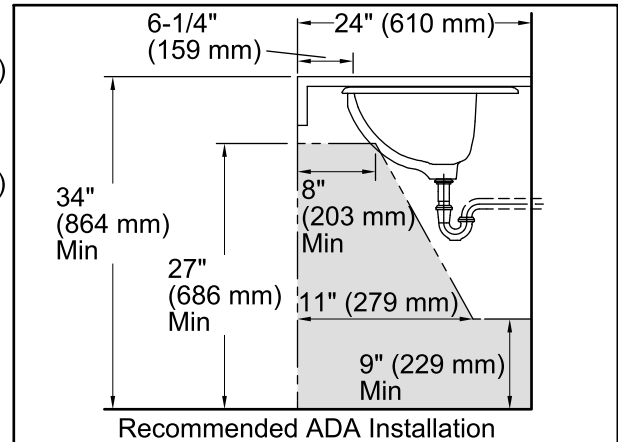

Features

- Oversized holes accommodate 8-inch center or single-hole faucet.
- Oval basin.

Material

- KOHLER® enameled cast iron.

Installation

- Under-mount

Recommended Products/Accessories

K-8998 P-Trap

0 White

96 Biscuit

47 Almond

Technical Information

All product dimensions are nominal.

Bowl configuration:	Single
Installation:	Under-mount
Bowl area:	Length: 18-1/4" (464 mm) Width: 11" (279 mm) Water depth: 4-3/4" (121 mm)
Number of deck holes:	3
Faucet hole spacing:	8" (203 mm)
Faucet hole(s):	2-3/8" (60 mm)
Drain hole:	1-3/4" (44 mm)
Template:	114635-7, required, included