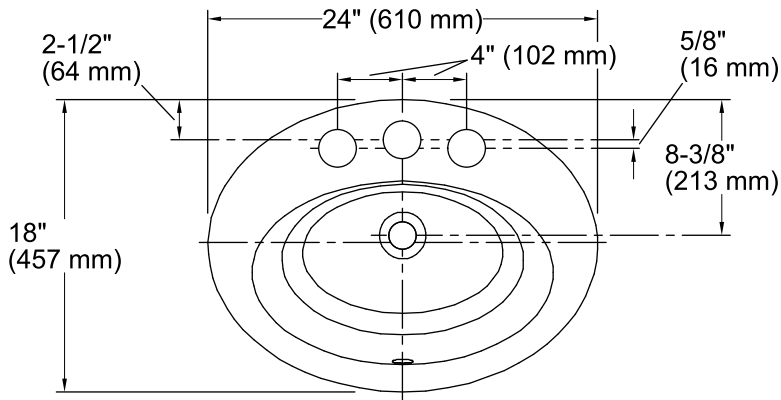

0 White

96 Biscuit

47 Almond

Technical Information

All product dimensions are nominal.

Bowl configuration:	Single
Installation:	Under-mount
Bowl area:	Length: 18-1/4" (464 mm) Width: 11" (279 mm) Water depth: 4-3/4" (121 mm)
Number of deck holes:	3
Faucet hole spacing:	8" (203 mm)
Faucet hole(s):	2-3/8" (60 mm)
Drain hole:	1-3/4" (44 mm)
Template:	114635-7, required, included