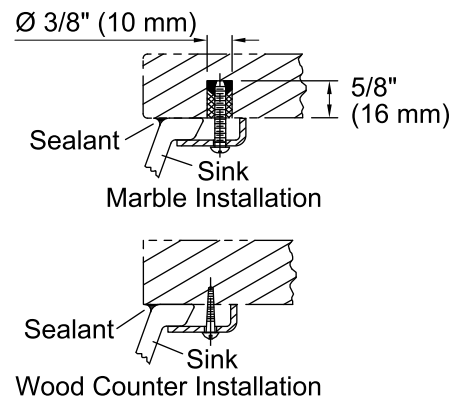

0 White

96 Biscuit

47 Almond

Technical Information

All product dimensions are nominal.

Bowl configuration:	Single
Installation:	Under-mount
Bowl area:	Length: 18-1/4" (464 mm) Width: 11" (279 mm) Water depth: 4-3/4" (121 mm)
Number of deck holes:	3
Faucet hole spacing:	8" (203 mm)
Faucet hole(s):	2-3/8" (60 mm)
Drain hole:	1-3/4" (44 mm)
Template:	114635-7, required, included