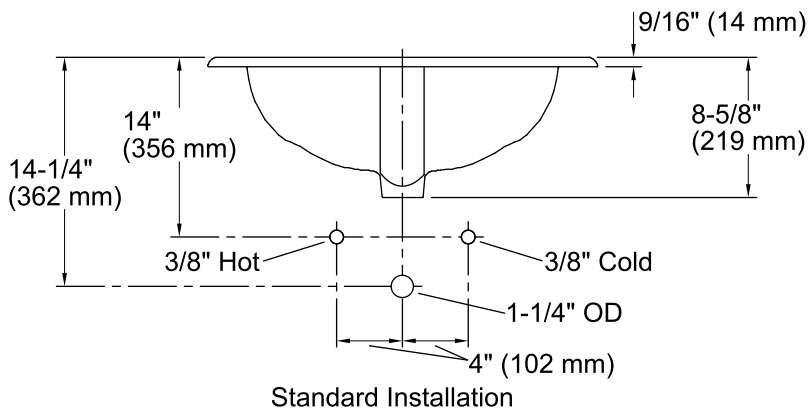

Features

- Oversized holes accommodate 8-inch center or single-hole faucet.
- Oval basin.

Material

- KOHLER® enameled cast iron.

Installation

- Under-mount

Recommended Products/Accessories

K-8998 P-Trap

0 White

96 Biscuit

47 Almond

Technical Information

All product dimensions are nominal.

Bowl configuration:	Single
Installation:	Under-mount
Bowl area:	Length: 18-1/4" (464 mm) Width: 11" (279 mm) Water depth: 4-3/4" (121 mm)
Number of deck holes:	3
Faucet hole spacing:	8" (203 mm)
Faucet hole(s):	2-3/8" (60 mm)
Drain hole:	1-3/4" (44 mm)
Template:	114635-7, required, included