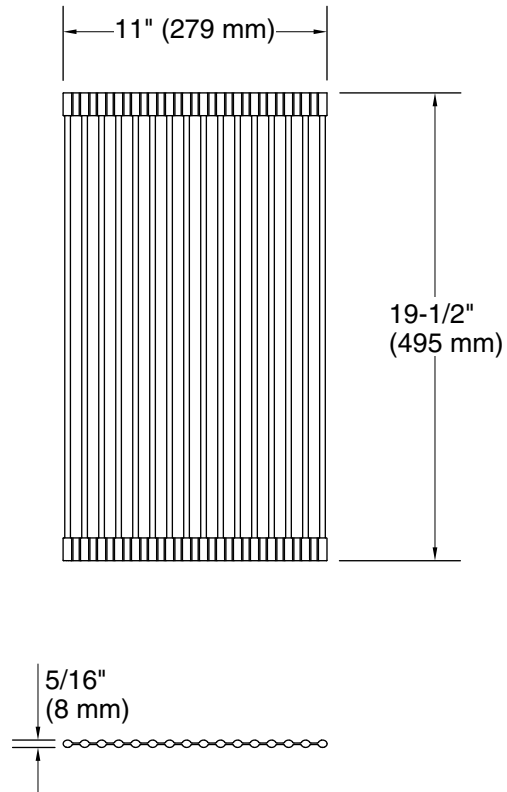

Color	Code	Description
-------	------	-------------

	CHR	
--	-----	--

Technical Information

All product dimensions are nominal.

Material: Silicone, Stainless Steel