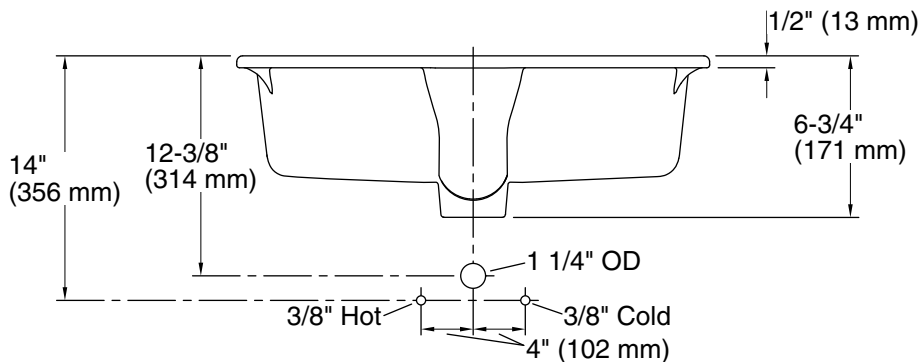

Features

- Geometric rectangular basin with vertical sides
- Overflow drain
- No faucet holes; requires wall- or counter-mount faucet

Material

- Vitreous china

Installation

- Undermount

Recommended Products/Accessories

Technical Information

All product dimensions are nominal.

- Bowl configuration: Single
- Bowl area (Only): Length: 17-1/4" (438 mm)
Width: 13" (330 mm)
Water depth: 3-1/8" (79 mm)
- With overflow: Yes
- Drain hole: 1-3/4" (44 mm)
- Template: 1109226-7, required, not included