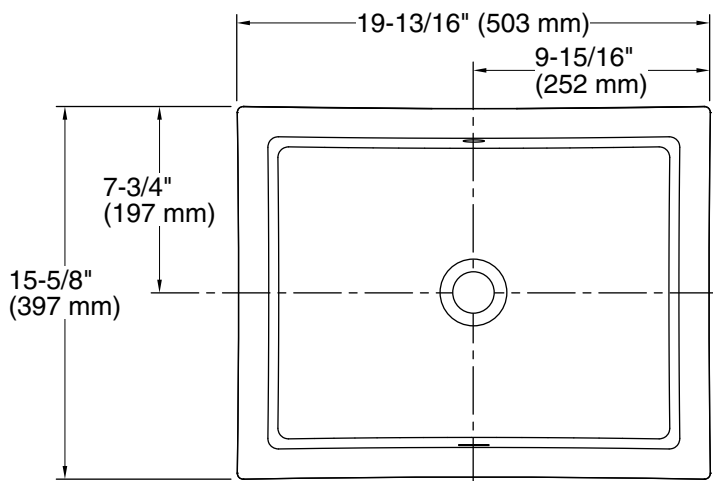

Features

- Geometric rectangular basin with vertical sides
- Overflow drain
- No faucet holes; requires wall- or counter-mount faucet

Material

- Vitreous china

Installation

- Undermount

Recommended Products/Accessories

Technical Information

All product dimensions are nominal.

- Bowl configuration: Single
- Bowl area (Only): Length: 17-1/4" (438 mm)
Width: 13" (330 mm)
Water depth: 3-1/8" (79 mm)
- With overflow: Yes
- Drain hole: 1-3/4" (44 mm)
- Template: 1109226-7, required, not included