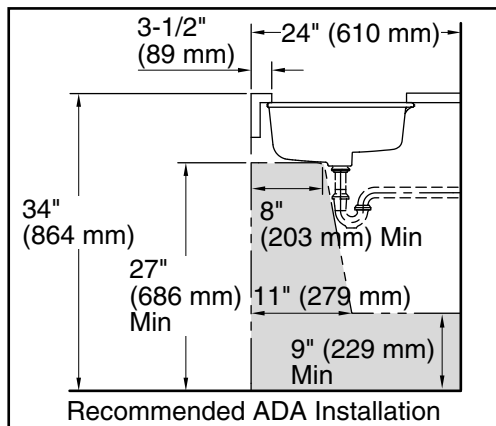

Features

- Geometric rectangular basin with vertical sides
- Overflow drain
- No faucet holes; requires wall- or counter-mount faucet

Material

- Vitreous china

Installation

- Undermount

Recommended Products/Accessories

K-8998 P-Trap
K-23726 Drain treatment
K-23725 Cast iron cleaner

Included Components

1193643 Basin clamps

ADA

Codes/Standards

ASME A112.19.2/CSA B45.1
ADA
ICC/ANSI A117.1
IAPMO Certification

KOHLER® One-Year Limited Warranty

Technical Information

All product dimensions are nominal.

- Bowl configuration: Single
- Bowl area (Only): Length: 17-1/4" (438 mm)
Width: 13" (330 mm)
Water depth: 3-1/8" (79 mm)
- With overflow: Yes
- Drain hole: 1-3/4" (44 mm)
- Template: 1109226-7, required, not included