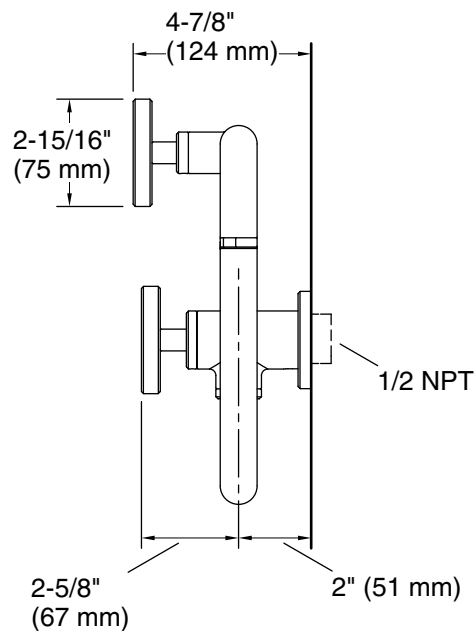

Features

- Articulating spout with 360° rotation offers superior clearance for filling pots on cooktops and ranges
- Single round handle with main round handle shutoff
- 3.2 gpm (12.1 lpm) flow rate at 60 psi (4.14 bar)
- KOHLER® ceramic disc valves exceed industry longevity standards for a lifetime of durable performance
- Coordinates with other products in the Billet™ collection

Technical Information

All product dimensions are nominal.

Faucet flow rate: 2.2 gal/min (8.3 l/min)

Spout:

Spout reach: 13-1/8" (334 mm)

Notes

Install this product according to the installation guide.