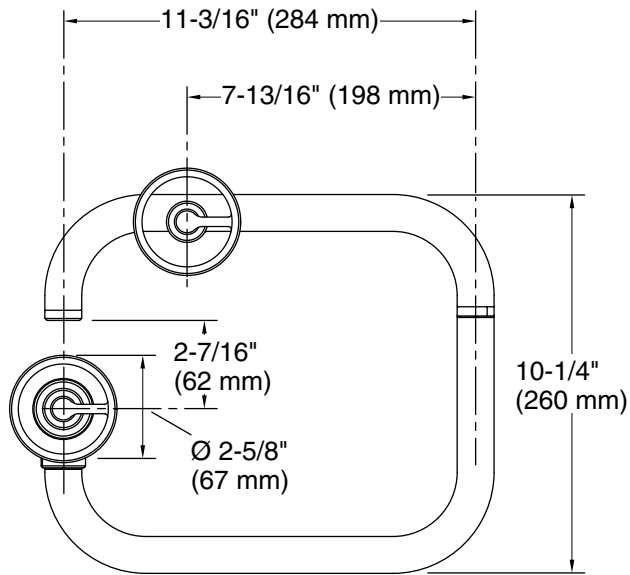

Features

- Articulating spout with 360° rotation offers superior clearance for filling pots on cooktops and ranges
- Single round handle with main round handle shutoff
- 3.2 gpm (12.1 lpm) flow rate at 60 psi (4.14 bar)
- KOHLER® ceramic disc valves exceed industry longevity standards for a lifetime of durable performance
- Coordinates with other products in the Billet™ collection

Technical Information

All product dimensions are nominal.

Faucet flow rate: 2.2 gal/min (8.3 l/min)

Spout:

Spout reach: 13-1/8" (334 mm)

Notes

Install this product according to the installation guide.