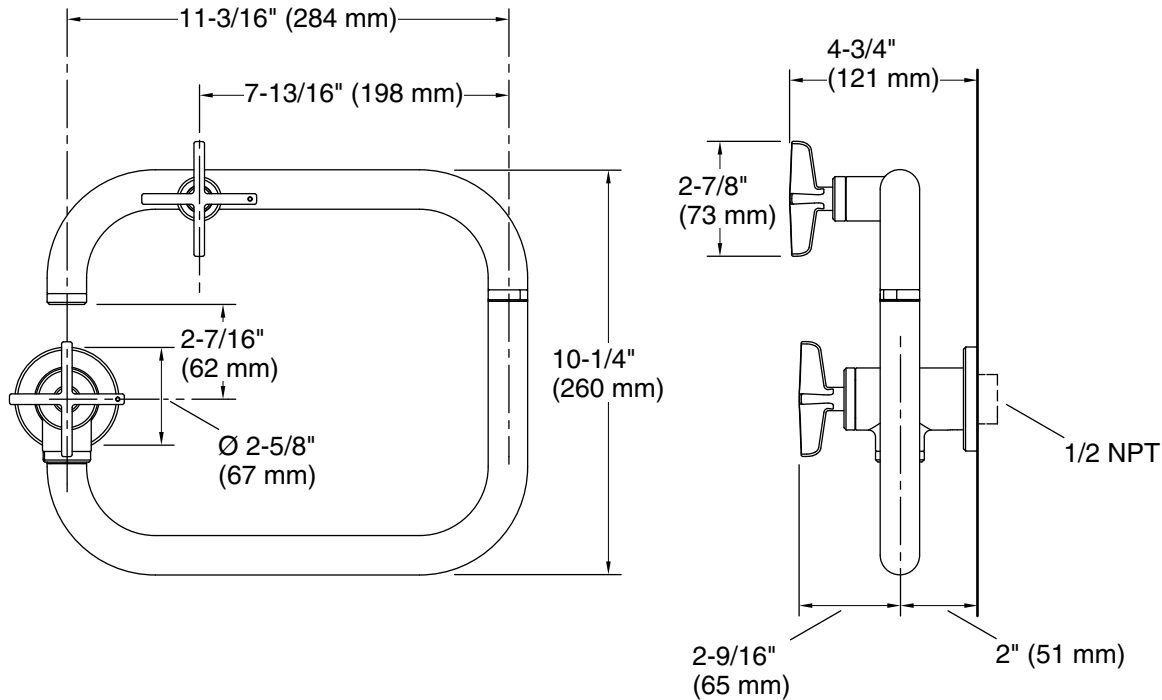

Features

- Articulating spout with 360° rotation offers superior clearance for filling pots on cooktops and ranges
- Single cross handle with main cross handle shutoff
- 3.2 gpm (12.1 lpm) flow rate at 60 psi (4.14 bar)
- KOHLER® ceramic disc valves exceed industry longevity standards for a lifetime of durable performance
- Coordinates with other products in the Billet™ collection

Technical Information

All product dimensions are nominal.

Faucet flow rate: 2.2 gal/min (8.3 l/min)

Spout:

Spout reach: 13-1/8" (334 mm)

Notes

Install this product according to the installation guide.