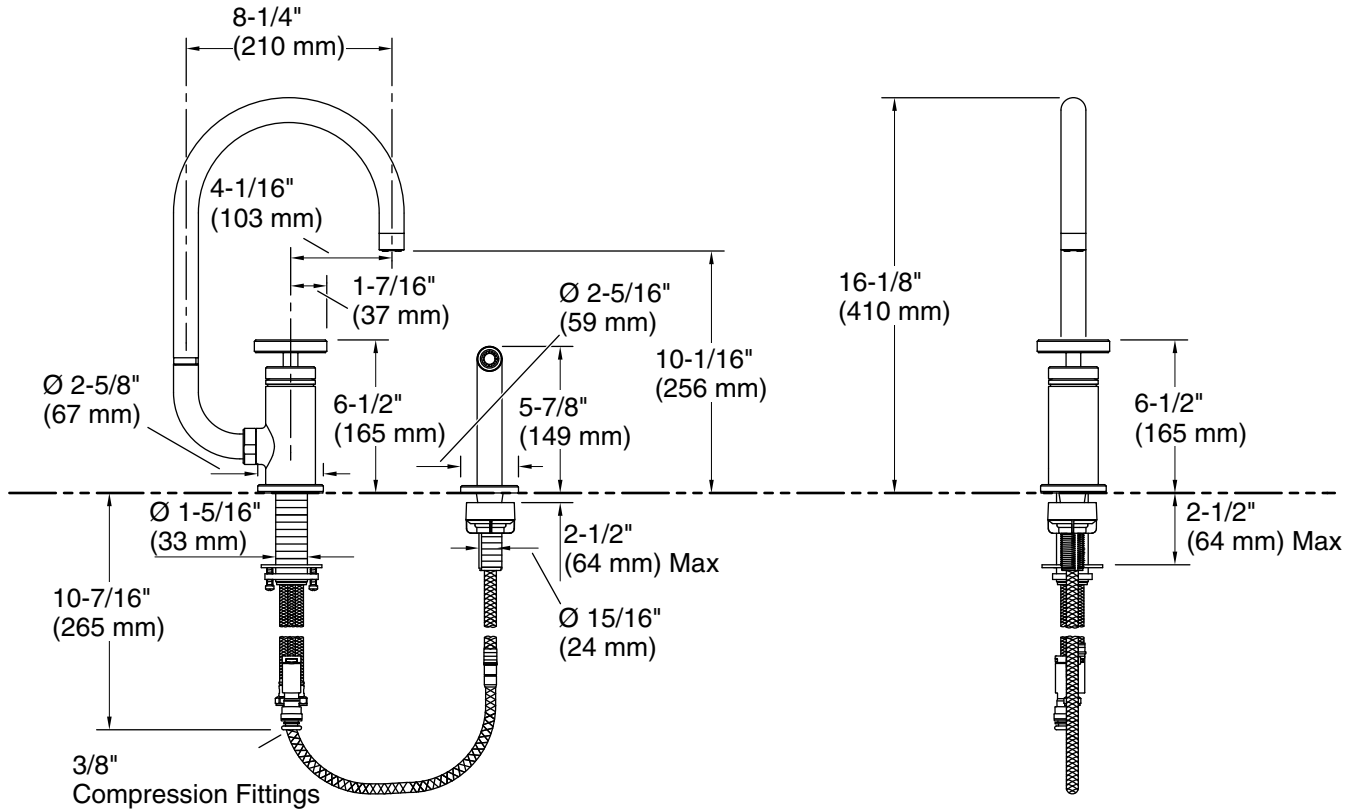

### Installation

- Two-hole installation
- Flexible supply lines simplify installation

### Technical Information

All product dimensions are nominal.

Faucet flow rate: 1.5 gal/min (5.7 l/min)

### Spout:

Spout reach: 8-1/4" (210 mm)