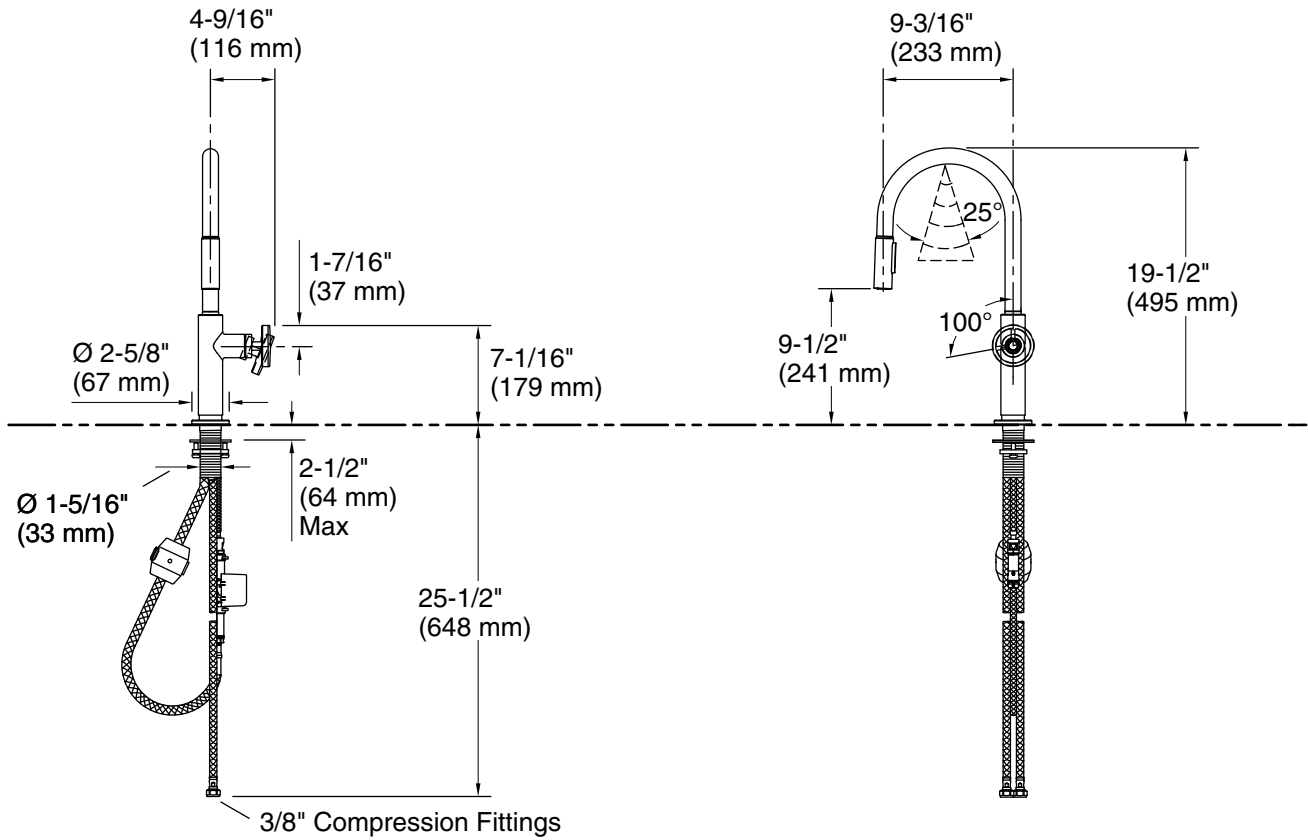

Features

- Touchless on/off with a wave of your hand or an object such as a pan
- Response® technology uses a state-of-the-art motion sensor for reliable touchless activation
- Two-function pull-down sprayhead with touch control allows you to switch between aerated and Sweep® sprays
- Sweep® spray features specially angled nozzles that form a wide, powerful blade of water to sweep your dishes and sink clean
- DockNetik® secure docking system locks sprayhead into place when not in use
- ProMotion® technology's light, quiet braided hose and swiveling ball joint make the pull-down sprayhead easier and more comfortable to use
- MasterClean™ sprayface features an easy-to-clean surface that withstands mineral buildup and maximizes spray performance
- High-arch spout offers vertical clearance for tall cookware and pitchers
- Single round handle makes adjusting water temperature easy with one hand
- Temperature memory allows faucet to be turned on and off at the temperature set during prior usage
- KOHLER ceramic disc valves exceed industry longevity standards by over two times, ensuring durable performance for life
- 1.5 gpm (5.7 lpm) maximum flow rate at 60 psi (4.14 bar)
- Coordinates with other products in the Billet™ collection

Technical Information

All product dimensions are nominal.

Power source: Plug - AC, included

Faucet flow rate: 1.5 gal/min (5.7 l/min)

Spout:

Spout reach: 9-3/16" (233 mm)

Notes

Install this product according to the installation instructions.