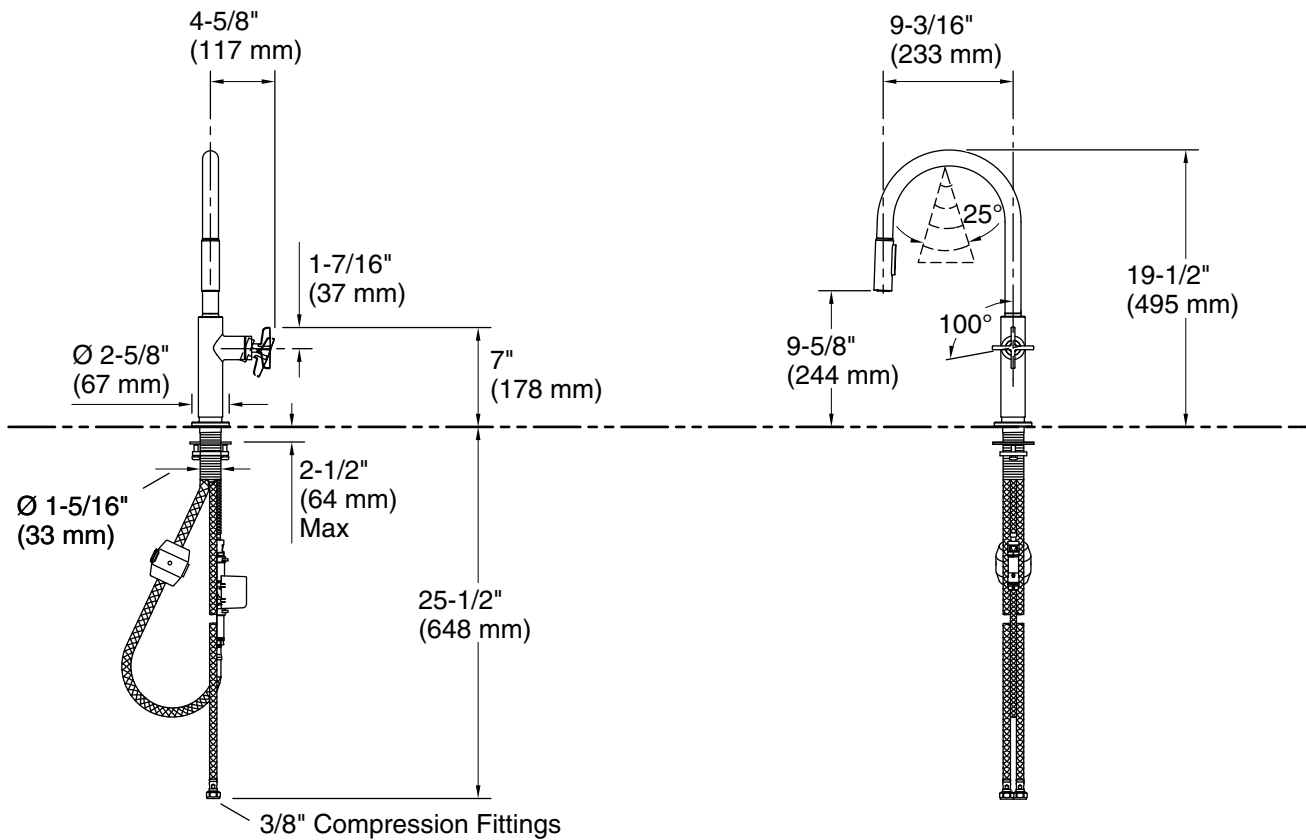

Technical Information

All product dimensions are nominal.

Power source: Plug - AC, included

Faucet flow rate: 1.5 gal/min (5.7 l/min)

Spout:

Spout reach: 9-3/16" (233 mm)

Notes

Install this product according to the installation instructions.