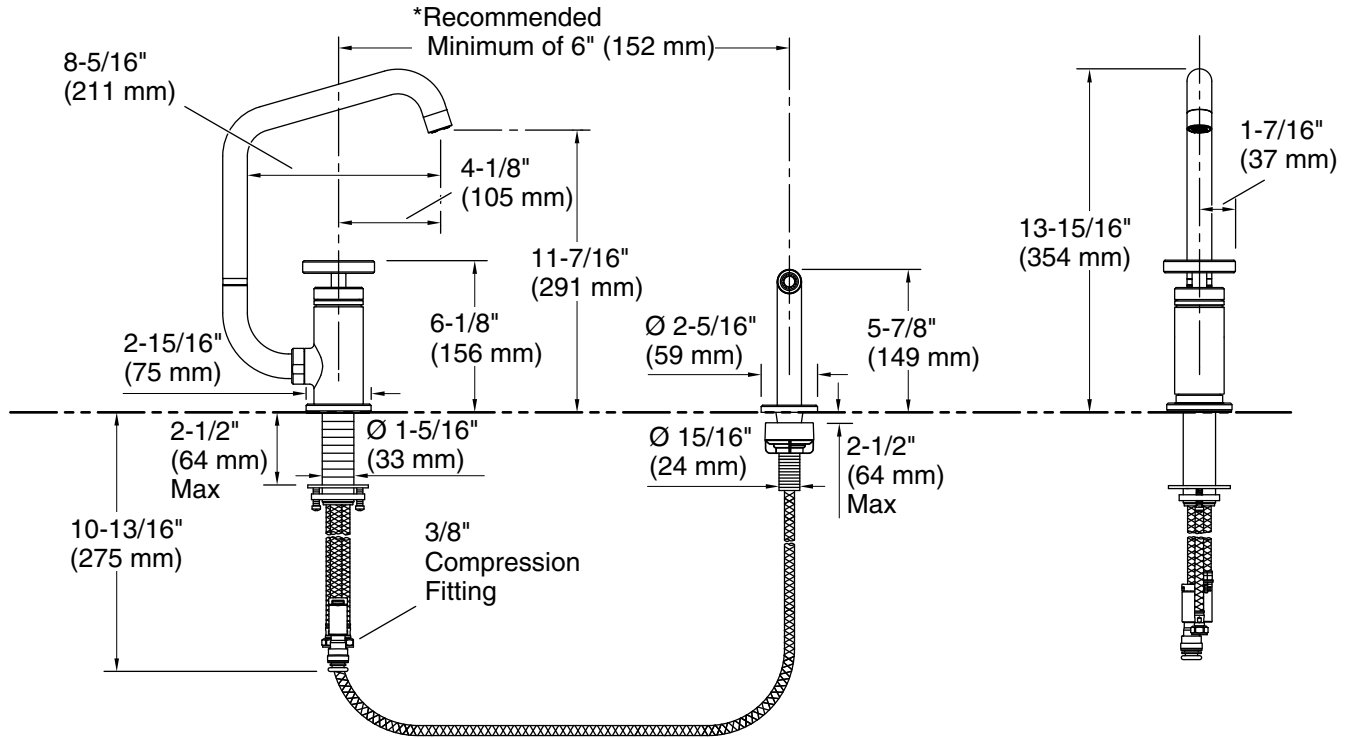

### Installation

- Two-hole installation
- Flexible supply lines simplify installation

### Technical Information

All product dimensions are nominal.

Faucet flow rate: 1.5 gal/min (5.7 l/min)

### Spout:

Spout reach: 8-5/16" (212 mm)