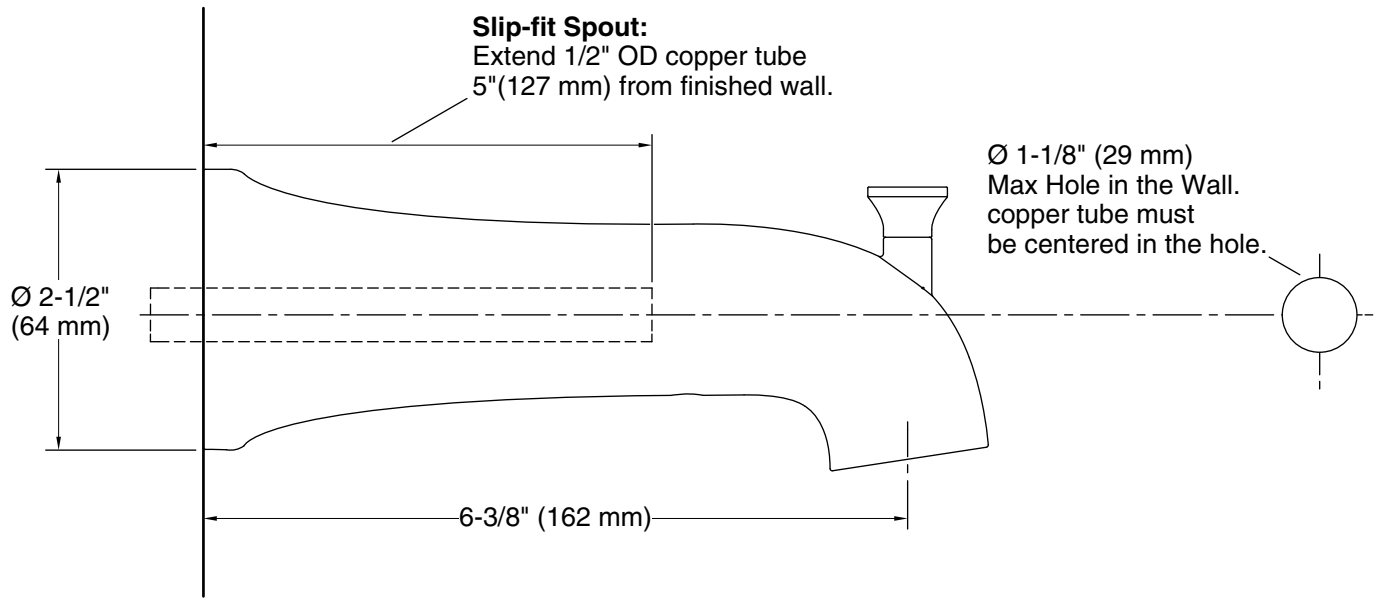

Technical Information

All product dimensions are nominal.

Drain included: No

Notes

Install this product according to the installation instructions.