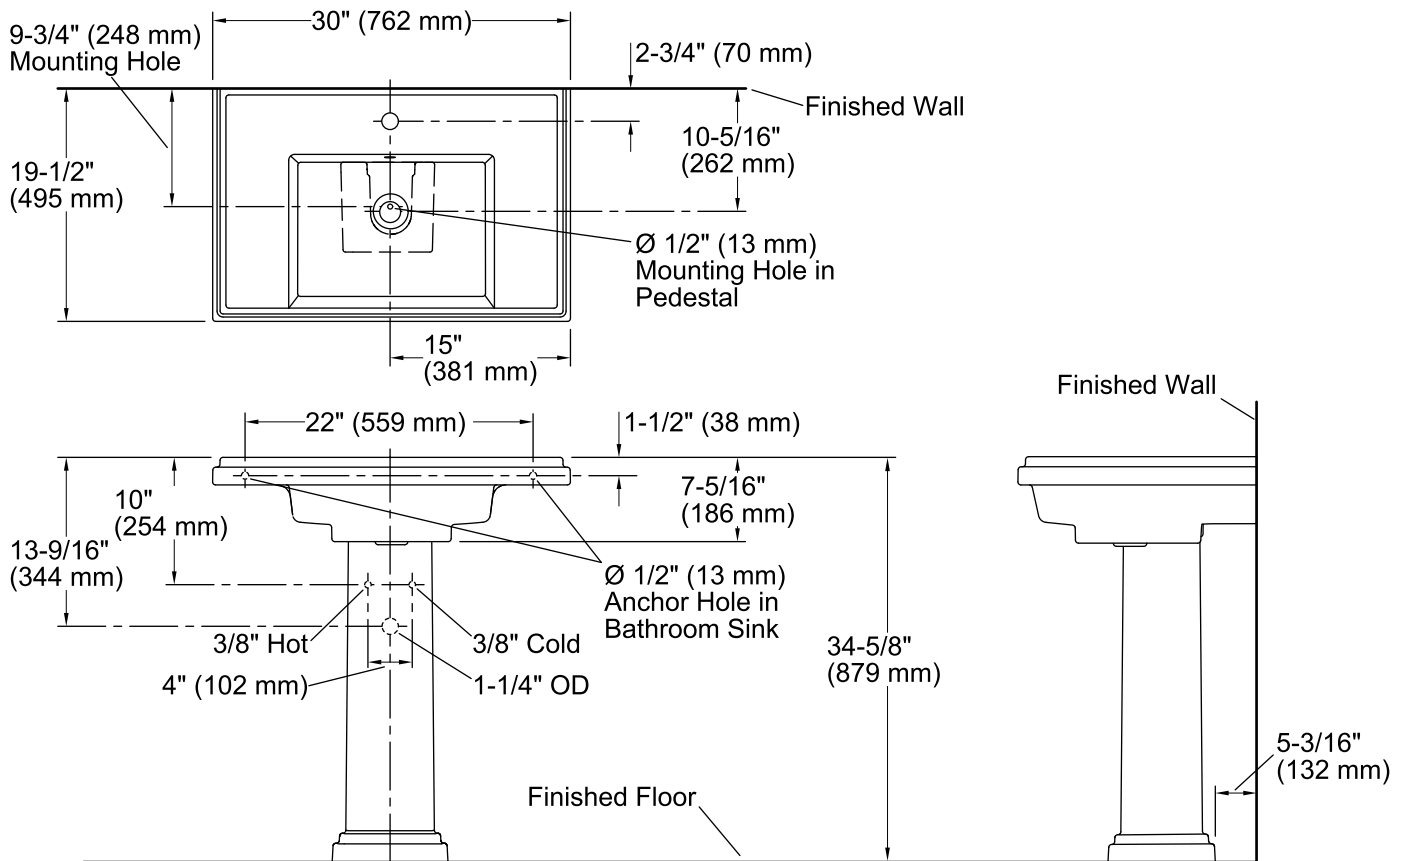

Technical Information

All product dimensions are nominal.

Bowl configuration:	Single
Installation:	Pedestal
Bowl area (Only):	Length: 16-3/4" (425 mm) Width: 12-1/2" (318 mm) Water depth: 3-1/4" (83 mm)
Number of deck holes:	1
Faucet hole(s):	1-3/8" (35 mm)
Drain hole:	1-3/4" (44 mm)

Notes

Install this product according to the installation instructions.