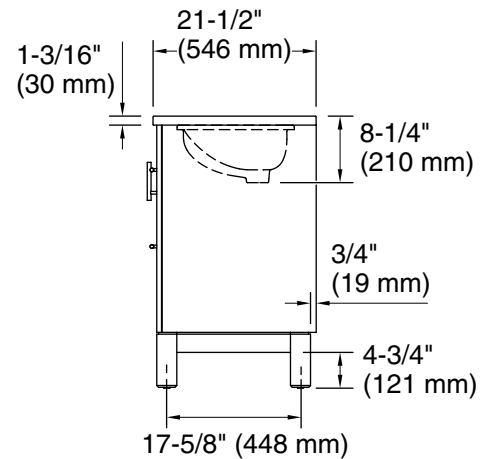

Features

- Set includes cabinet, precut quartz vanity top, sink, cabinet hardware
- Vanity top has 8" (203 mm) widespread faucet holes; requires deck-mount faucet (sold separately)
- Three-way adjustable slow-close door hinges for easy cabinet access
- Dovetail joint drawer construction
- Soft-close drawers and doors prevent slamming

	0	White
	1WT	Mohair Grey

Technical Information

All product dimensions are nominal.

Notes

Install this product according to the installation instructions.