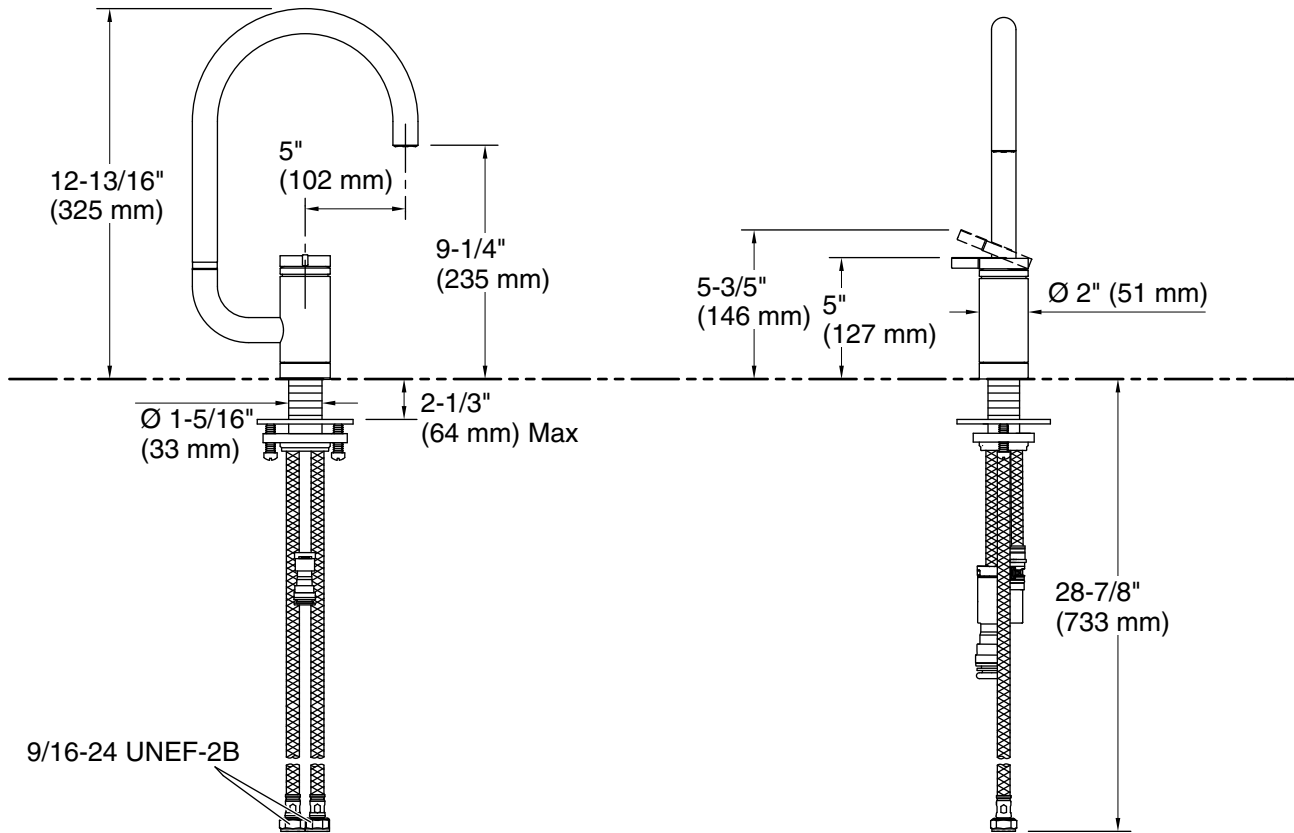

6-11-2024 21:00 - US

THE BOLD LOOK
OF **KOHLER®**

Technical Information

All product dimensions are nominal.

Faucet:

Flow rate: 1.5 gal/min (5.7 l/min)

Drain included: No

Spout:

Spout reach: 8" (203 mm)

Notes

Install this product according to the installation instructions.

ADA, CSA B651 compliant when installed to the specific requirements of these regulations.