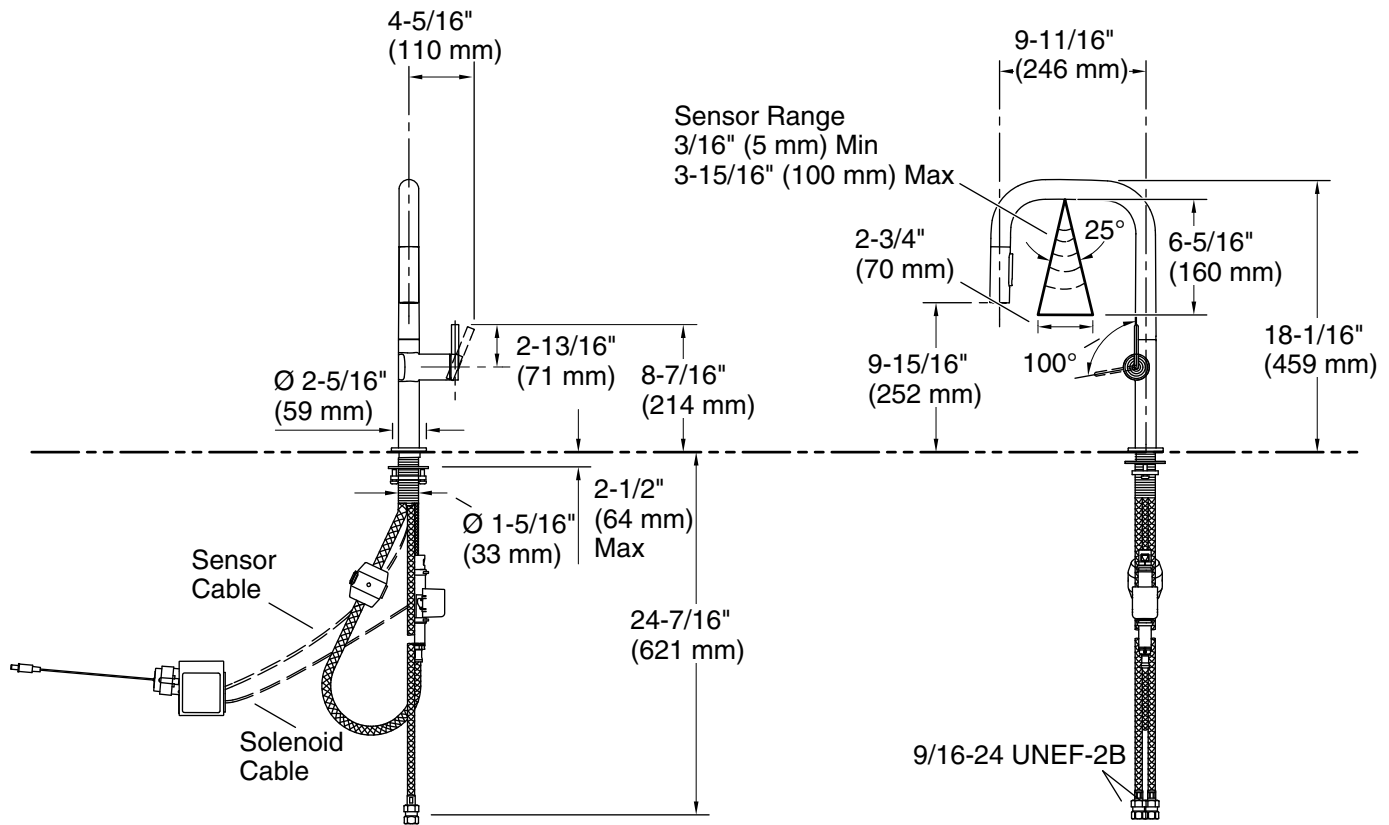

Technical Information

All product dimensions are nominal.

Power source: Plug - AC, included

Faucet:

Flow rate: 1.5 gal/min (5.7 l/min)

Drain included: No

Spout:

Spout reach: 9-11/16" (246 mm)