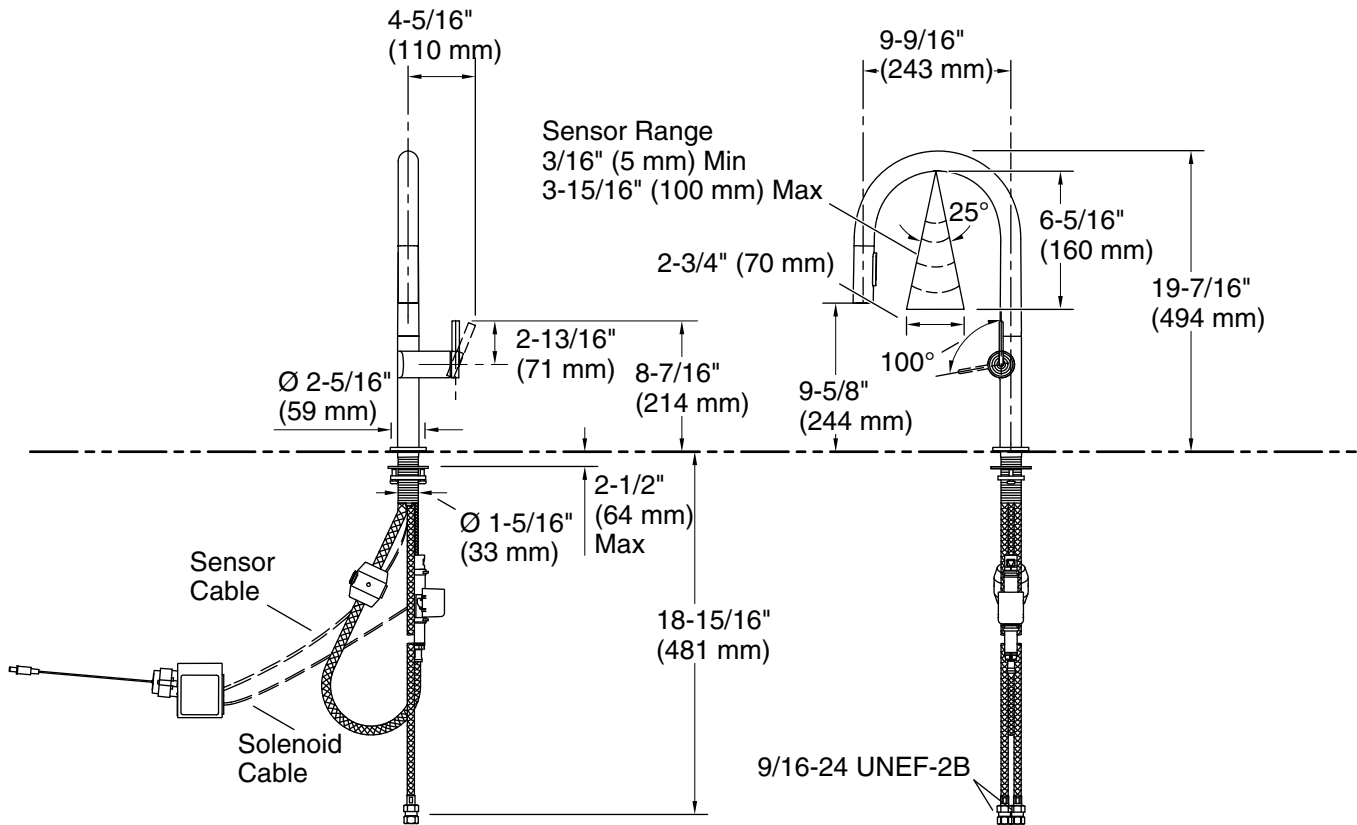

Technical Information

All product dimensions are nominal.

Power source: Plug - AC, included

Faucet:

Flow rate: 1.5 gal/min (5.7 l/min)

Drain included: No

Spout:

Spout reach: 9-9/16" (243 mm)