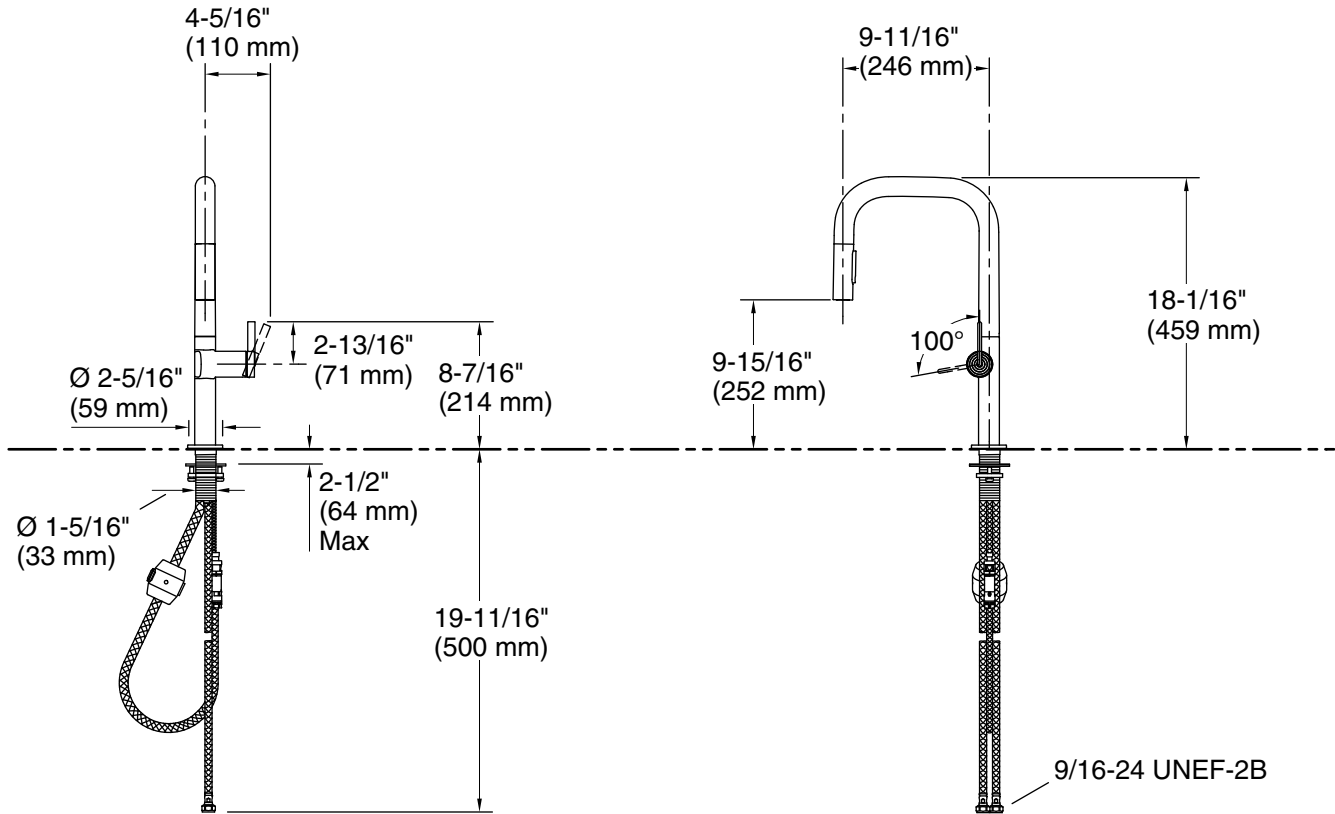

Features

- Two-function pull-down sprayhead with touch control allows you to switch between aerated and Sweep® sprays
- Sweep® spray features specially angled nozzles that form a wide, powerful blade of water to sweep your dishes and sink clean
- DockNetik® secure docking system locks sprayhead into place when not in use
- ProMotion® technology's light, quiet braided hose and swiveling ball joint make the pull-down sprayhead easier and more comfortable to use
- MasterClean™ sprayface features an easy-to-clean surface that withstands mineral buildup and maximizes spray performance
- High-arch spout offers vertical clearance for tall cookware and pitchers
- Single lever handle makes adjusting water temperature easy with one hand
- KOHLER ceramic disc valves exceed industry longevity standards by over two times, ensuring durable performance for life
- 1.5 gpm (5.7 lpm) maximum flow rate at 60 psi (4.14 bar)
- Temperature memory allows faucet to be turned on and off at the temperature set during prior usage

Recommended Products/Accessories

K-23723 Faucet cleaner

Optional Products/Accessories

K-24461 Three-hole kitchen faucet escutcheon

ADA

CSA B651

Codes/Standards

ASME A112.18.1/CSA B125.1
NSF/ANSI/CAN 61
NSF/ANSI/CAN 372
All applicable US Federal and State material regulations
DOE - Energy Policy Act 1992
California Energy Commission (CEC)
ADA
ICC/ANSI A117.1
CSA B651

Technical Information

All product dimensions are nominal.

Faucet:

Flow rate: 1.5 gal/min (5.7 l/min)

Drain included: No

Spout:

Spout reach: 9-11/16" (246 mm)

Notes