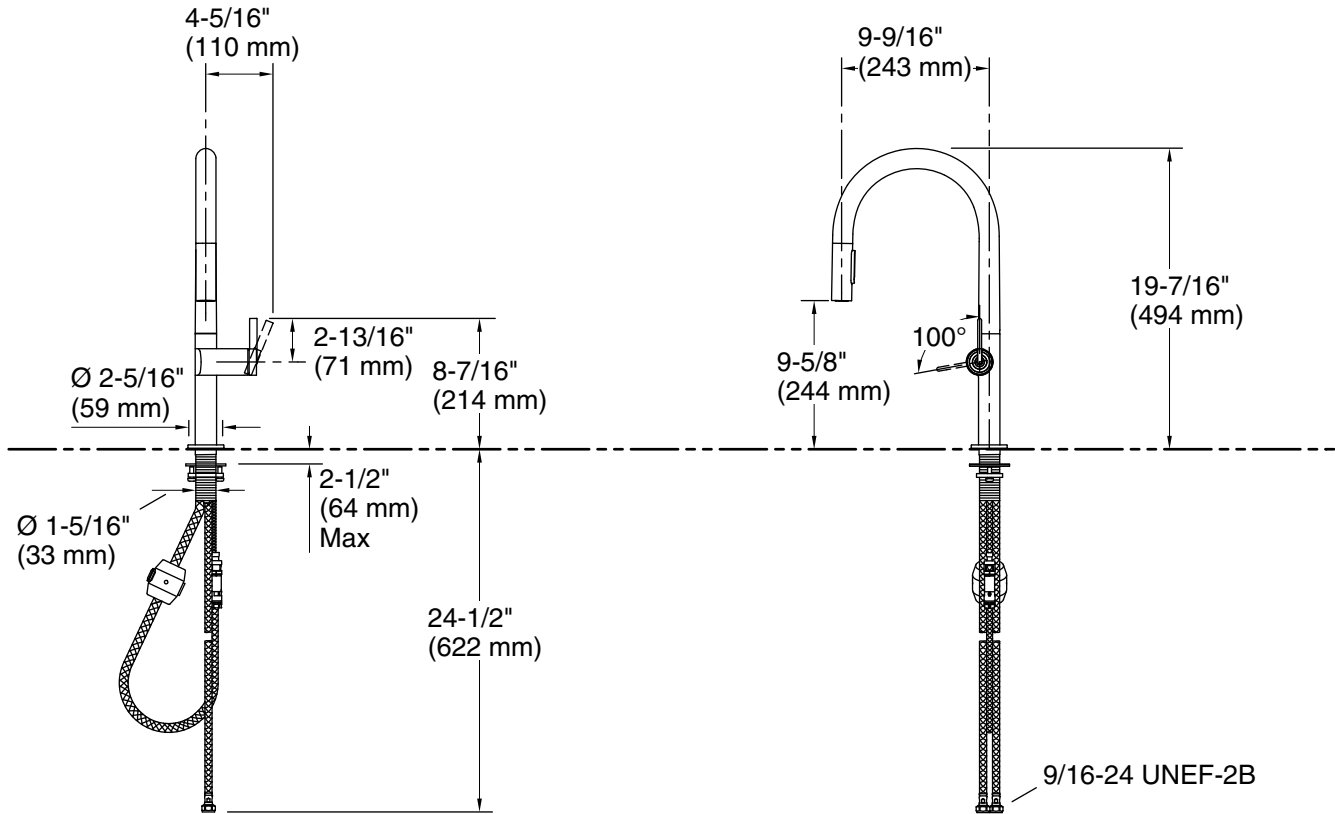

### Technical Information

All product dimensions are nominal.

#### Spout:

Spout reach: 9-1/2" (242 mm)