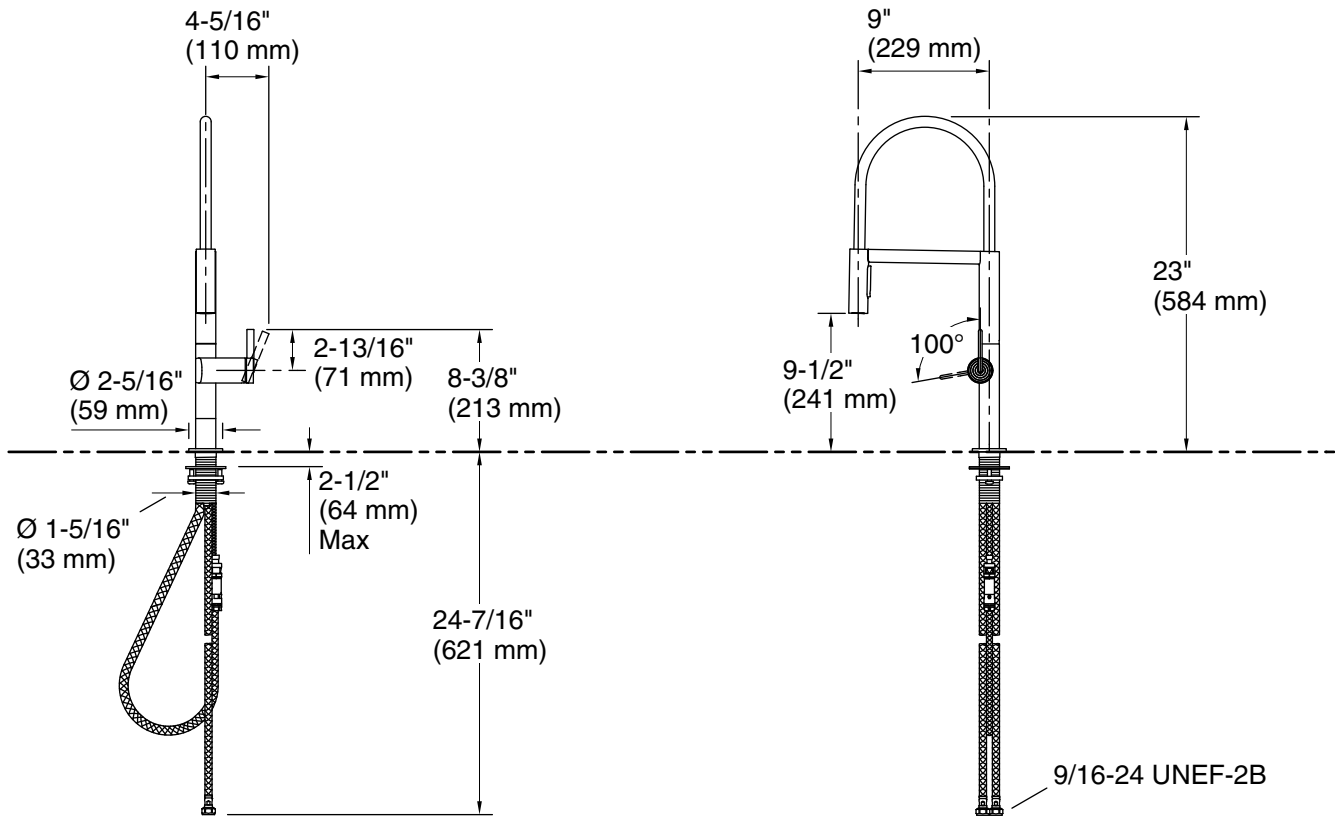

6-11-2024 21:00 - US

THE BOLD LOOK
OF **KOHLER**®

KOHLER Faucets

Semi-professional kitchen sink faucet with two-function sprayhead

Components®

K-28267

Technical Information

All product dimensions are nominal.

Faucet:

Flow rate: 1.5 gal/min (5.7 l/min)

Drain included: No

Spout:

Spout reach: 9" (228 mm)

Notes

Install this product according to the installation guide.

ADA, CSA B651 compliant when installed to the specific requirements of these regulations.