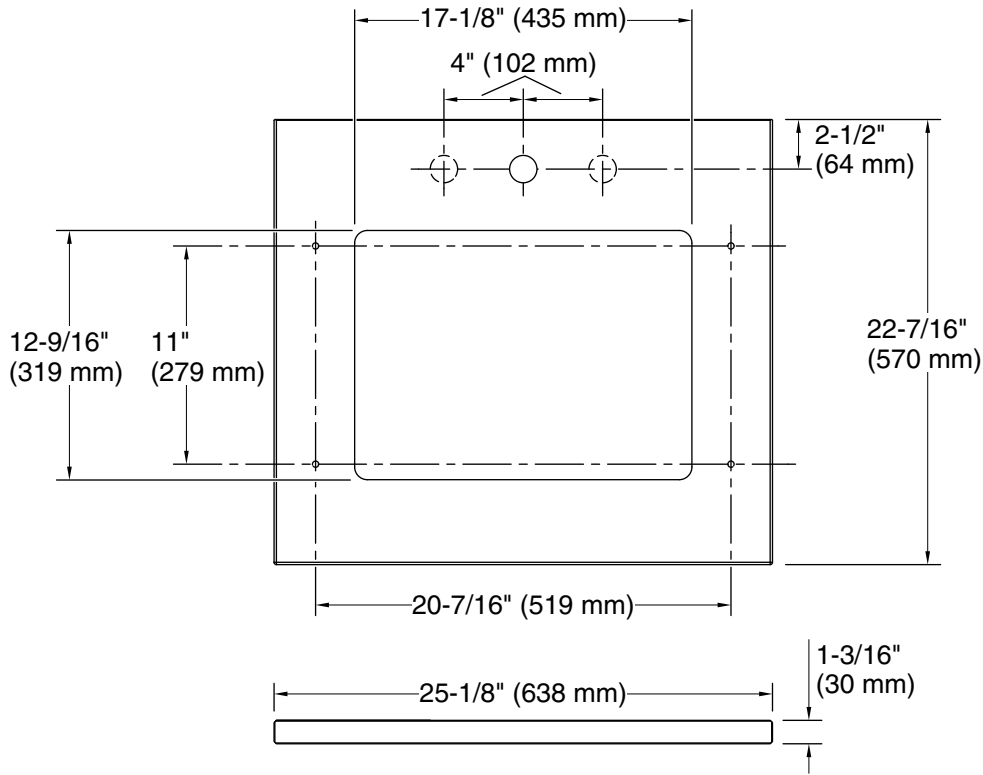

Silestone® quartz 25" vanity top w/ rectangle cutout K-28246

Features

- Designed for use with compatible 24" (610 mm) KOHLER® vanities (sold separately).
- Available in many classic and warm neutral tones to work seamlessly in any decor.
- Pairs beautifully with select KOHLER® and Artist Editions® sinks for a complete solution.
- ½" (12.7 mm) countertop overhang per side.
- Flat, square edges give a crisp, finished look.
- Optional side and backsplashes available (sold separately).
- This product is covered under the Silestone® 25-Year Limited Warranty.

Material

- Silestone® quartz.
- Silestone® quartz.

Installation

- Vanity top.
- Single faucet hole with pilot holes for optional 8" (203 mm) widespread faucet configuration.

Recommended Products/Accessories

Color	Code	Description
	ESR	ET Serena
	EMQ	ET Marquina
	EST	ET Statuario
	MMW	Miami White
	IBZ	

Silestone® quartz 25" vanity top w/ rectangle cutout
K-28246

Technical Information

All product dimensions are nominal.

Installation: Vanity top/ITB

Number of deck holes: 1

Notes

Install this product according to the installation instructions.