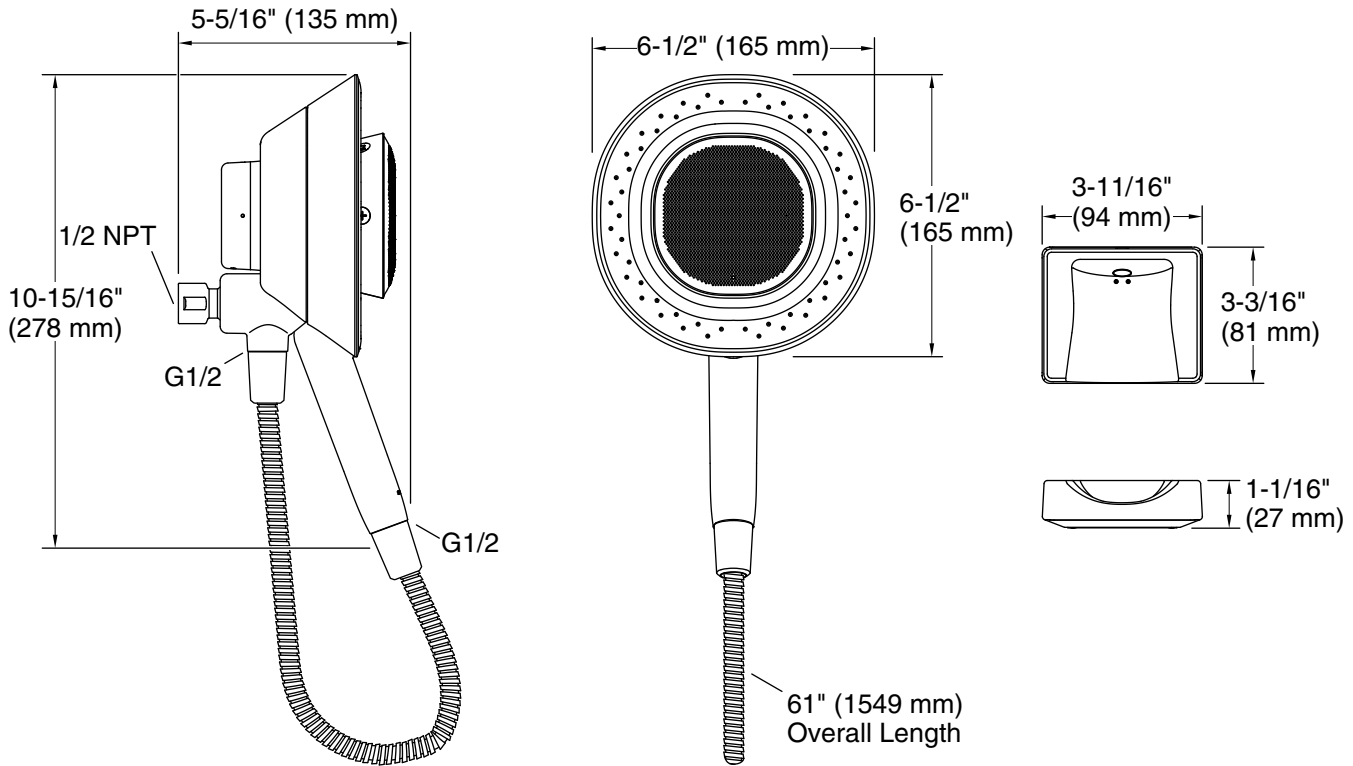

Technical Information

All product dimensions are nominal.

Power source: Battery - DC, included

Electrical component Speaker: 10 W rating:

Amplifier channels: 1 at 10 W per channel

Handshower:

Rated maximum flow: 2.5 gal/min (9.5 l/min)

Pressure: 80 psi (5.5 bar)

Charge voltage: USB 5 V

Charge time: 3 hours

Usage time: 9 hours

Bluetooth® range: 32.8 ft (10 m)

Bluetooth® version: 5.0

Max. Ambient temp: 140°F (60°C)

Signal to noise ratio: >70 dB