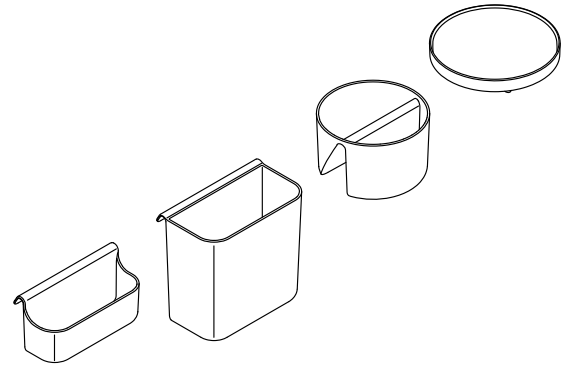

Features

- Customize your bathroom sink storage with space-saving hanging accessories
- Set includes small and large rectangular containers, round container, and round storage tray
- Sleek and contemporary design
- For use with Spacity™ bathroom sinks and vanity tops with integrated sinks

Material

- Plastic construction

Installation

- Hangs easily on sink edge – no tools required

Codes/Standards

None Applicable

KOHLER® One-Year Limited Warranty

See website for detailed warranty information.

Technical Information

All product dimensions are nominal.

Material: Plastic

Notes

Install this product according to the installation instructions.