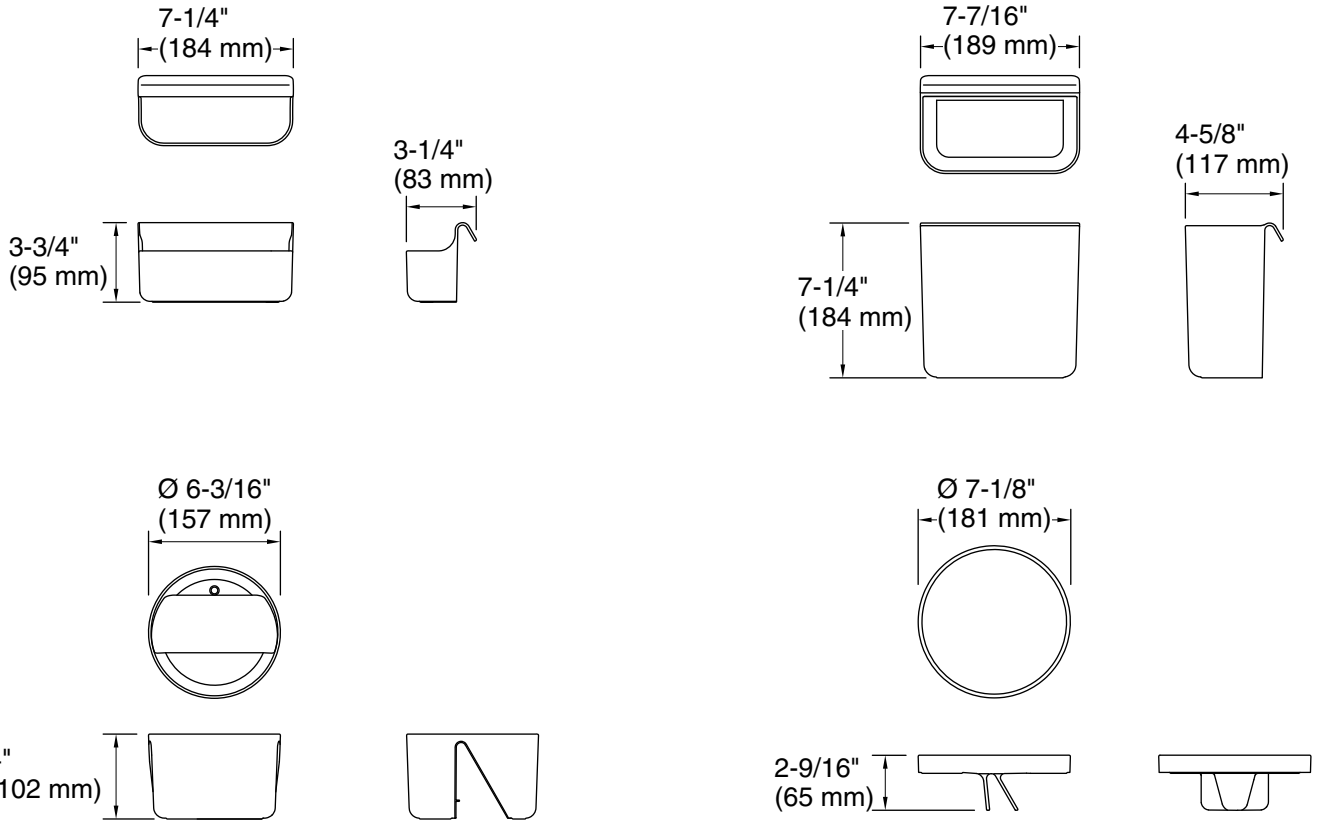

Features

- Customize your bathroom sink storage with space-saving hanging accessories
- Set includes small and large rectangular containers, round container, and round storage tray
- Sleek and contemporary design
- For use with Spacity™ bathroom sinks and vanity tops with integrated sinks

Material

- Plastic construction

Installation

- Hangs easily on sink edge – no tools required

Codes/Standards

None Applicable

KOHLER® One-Year Limited Warranty

See website for detailed warranty information.

Technical Information

All product dimensions are nominal.

Material: Plastic

Notes

Install this product according to the installation instructions.