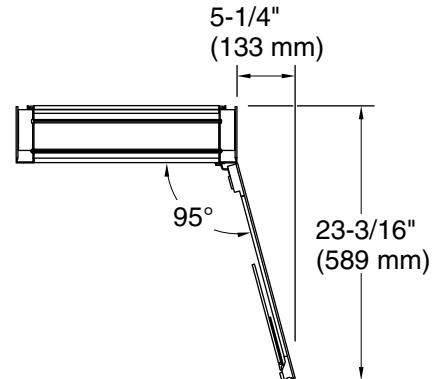

## Required Products/Accessories

K-28033 40" mirrored side kit for medicine cabinet

### Technical Information

All product dimensions are nominal.