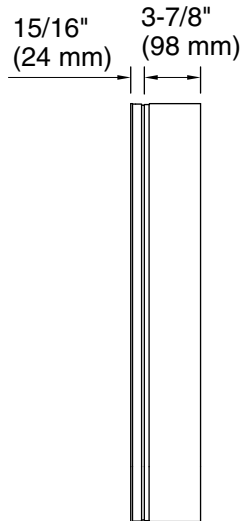

## Installation

- Surface-mount or recessed
- Can be installed with left- or right-hand swing
- Includes mounting hardware for surface installation

## Required Products/Accessories

K-28033 40" mirrored side kit for medicine cabinet

### Technical Information

All product dimensions are nominal.