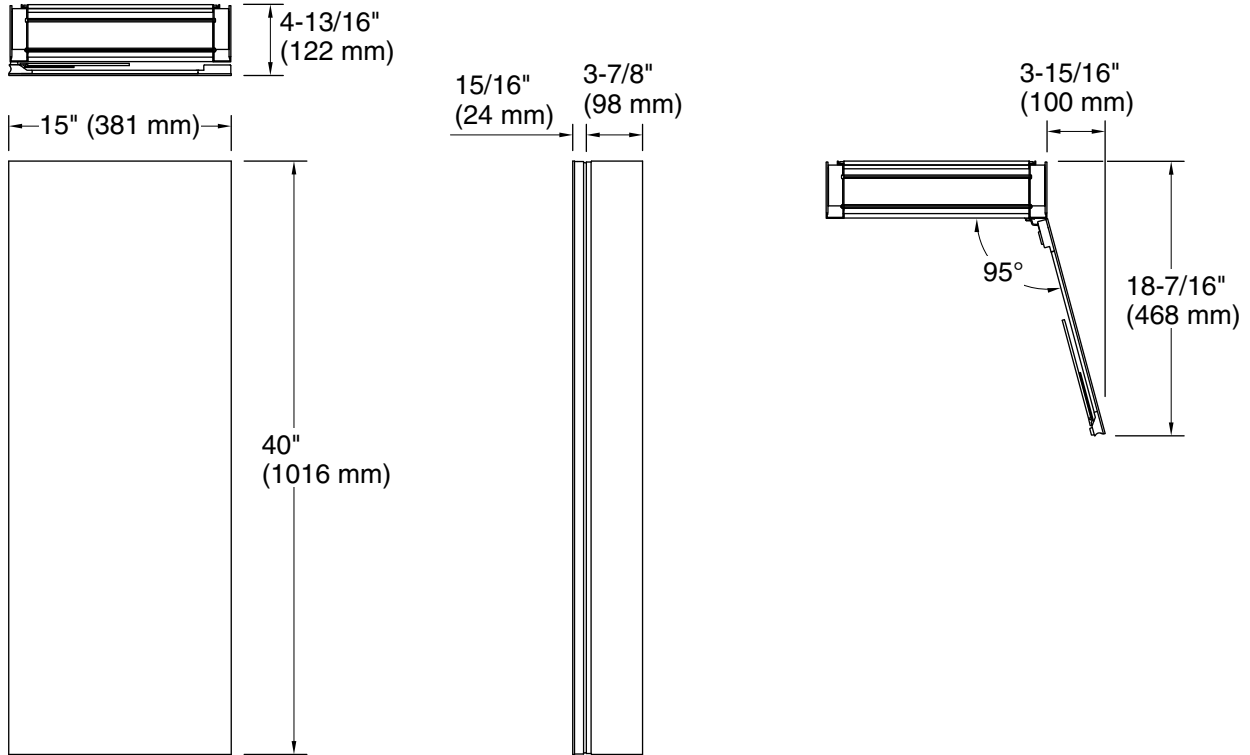

Required Products/Accessories

K-28033 40" mirrored side kit for medicine cabinet

Codes/Standards

None Applicable

KOHLER® One-Year Limited Warranty

See website for detailed warranty information.

Technical Information

All product dimensions are nominal.

Notes

Install this product according to the installation instructions.

CAUTION: Risk of property damage. For surface mounting, use anchors (not provided) rated for the loaded weight of this product. Refer to the anchor manufacturer's instructions.

When determining the height of the medicine cabinet, ensure the mirrored door will clear all obstacles (such as a faucet). A minimum distance of 3" (76 mm) is required.