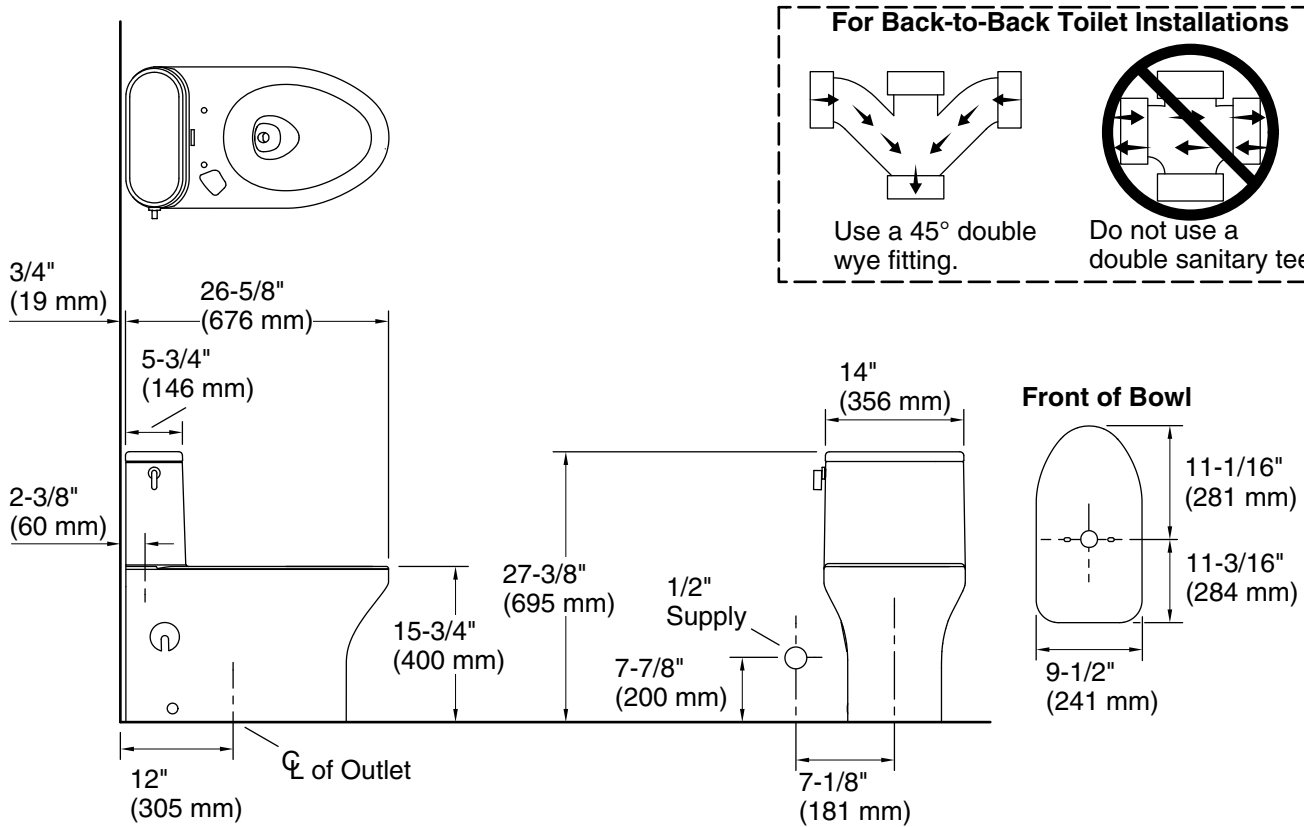

## Features

- Compact, streamlined one-piece toilet
- Compact elongated bowl offers added comfort while requiring less space
- Standard height
- 1.28 gpf (4.8 lpf)
- Left-hand Polished Chrome trip lever
- 1-15/16" (49 mm) fully glazed trapway
- Fully skirted trapway simplifies cleaning
- Hidden cord design conceals bidet seat cords (bidet seat sold separately)
- Coordinates with other products in the Spacity™ collection

## Installation

- Standard 12" (305 mm) rough-in

## Available Colors/Finishes

*Color tiles intended for reference only.*

Color	Code	Description
-------	------	-------------

	0	White
---	---	-------

**Spacity™**  
 Hidden cord one-piece compact elongated toilet with skirted trapway, 1.28 gpf  
**K-28020-HC**

**Technical Information**

All product dimensions are nominal.

- Toilet type: Floor-mount
- Waste Outlet: Floor
- Trap passageway: 1-15/16" (49 mm)
- Rim to water surface: 6-3/8" (163 mm)
- Rough-in: 12" (305 mm)