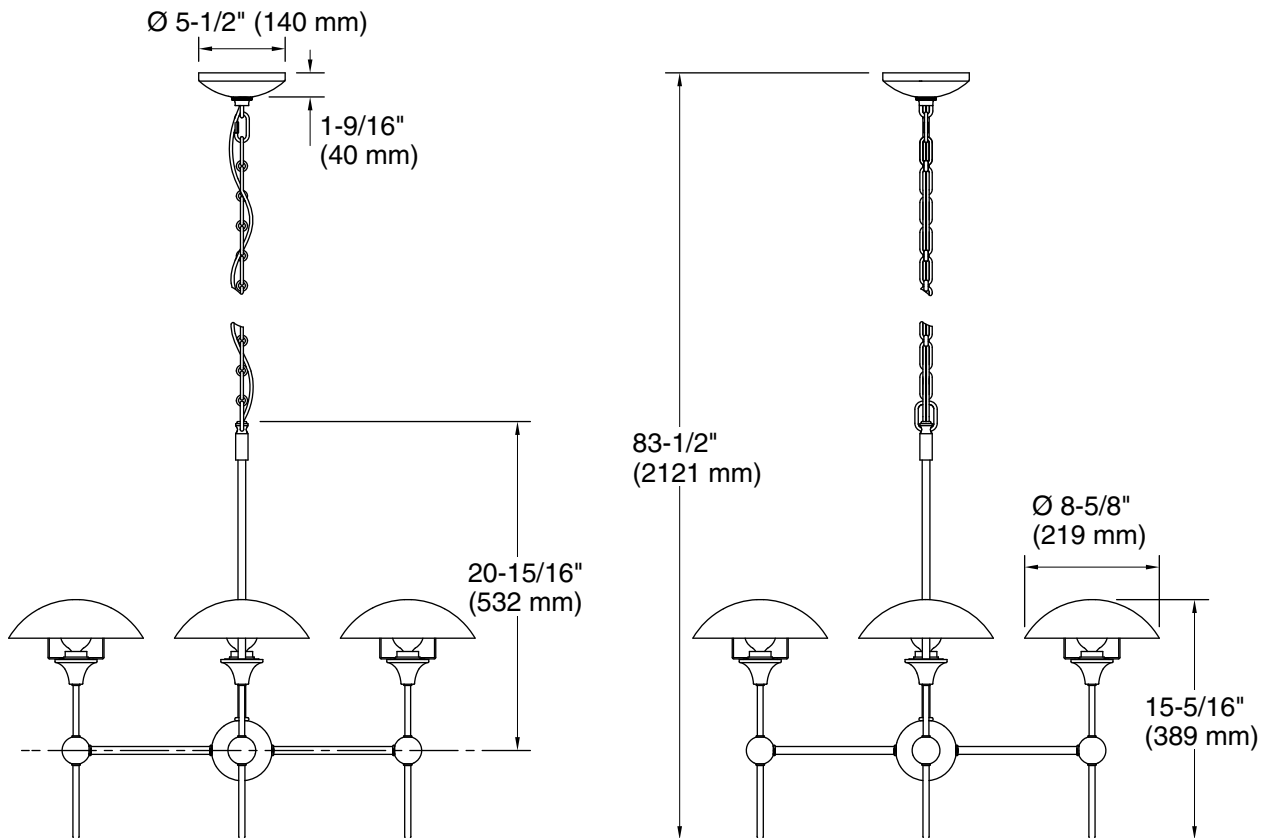

Features

- A combination of simple, elegant forms, and its pivoting shade reinterprets timeless Art Deco style for a modern setting.
- Dome-shaped metal shade that pivots so you can direct the lamp's illumination in almost any direction.
- This collection is at home in primarily modern interiors.
- A great piece for almost any space — especially in a foyer or dining room.
- Candelabra base (E12) socket, works best with clear or frosted candelabra type G bulbs (sold separately).
- Suitable for damp locations, per UL 1598.

Required Electrical Service

One dedicated circuit required.

Lights: 120 V, 12 A, 60 Hz

Technical Information

All product dimensions are nominal.

Material: Steel, Aluminum, Brass

Number of Lights: 4

Lighting Type: Socket-based

Socket Type: E-12 Candelabra

Number of Shades: 4

Shade Type: Metal

Hanging Type: Chain

Height: 32-1/4" (819 mm) - 101-1/8" (2569 mm)

Electrical component rating: Socket Rating: 60 Hz, 60 W