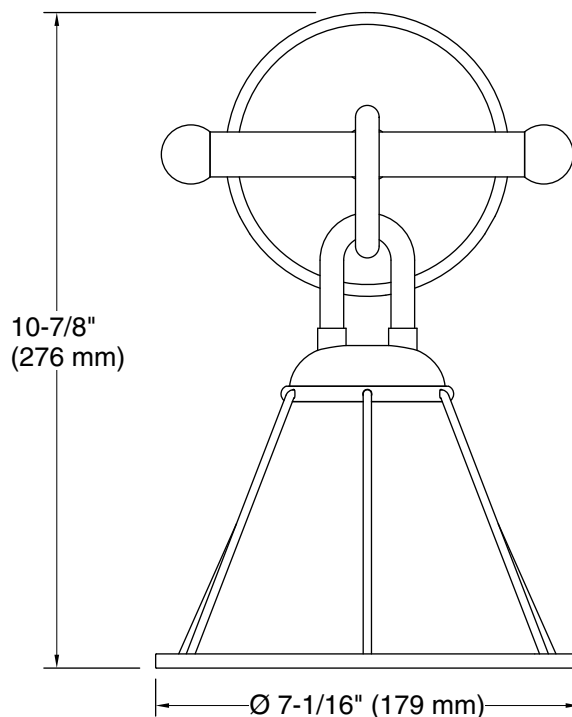

Required Electrical Service

One circuit required.

120 V, 60 Hz

Technical Information

All product dimensions are nominal.

Material: Steel, Brass, Glass

Number of Lights: 1

Lighting Type: Socket-based

Socket Type: E-26 Medium

Number of Shades: 1

Shade Type: Glass - clear