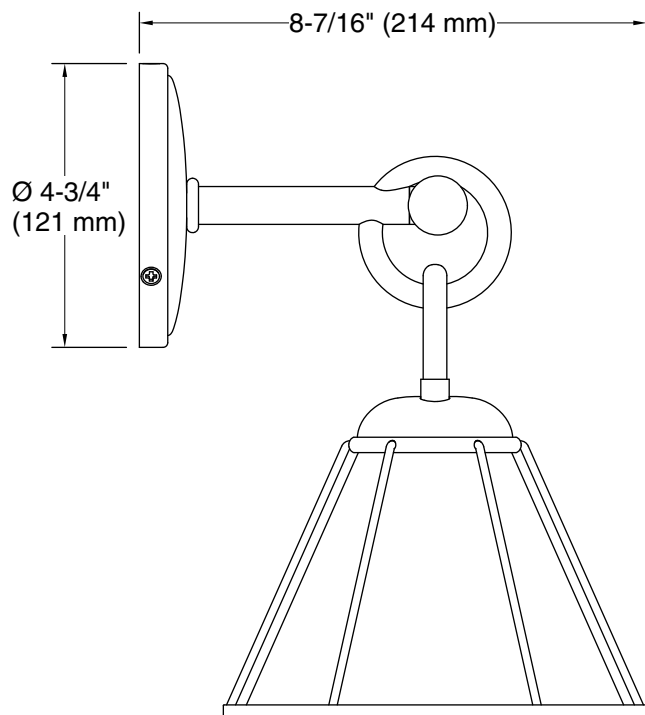

Required Electrical Service

One circuit required.

120 V, 60 Hz

Technical Information

All product dimensions are nominal.

Material: Steel, Brass, Glass

Number of Lights: 1

Lighting Type: Socket-based

Socket Type: E-26 Medium

Number of Shades: 1

Shade Type: Glass - clear