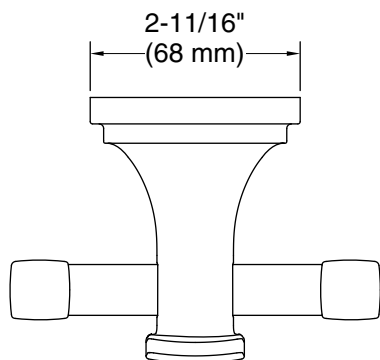

Technical Information

All product dimensions are nominal.

Material: Zinc