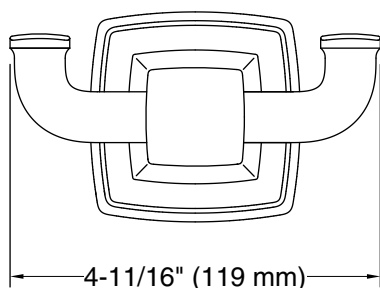

Technical Information

All product dimensions are nominal.

Material: Zinc