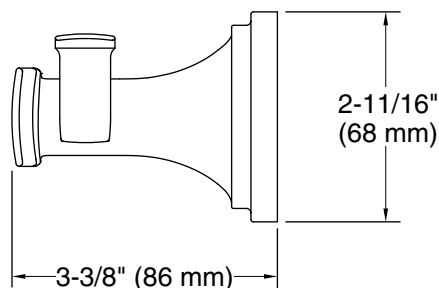

Riff®
Double robe hook
K-27411

Features

- Double robe hook provides convenient hanging storage of robes, towels, and other bath items.
- Coordinates with other products in the Riff collection.

Material

- Premium metal construction for durability and reliability.
- KOHLER finishes resist corrosion and tarnishing.

Codes/Standards

None Applicable

**KOHLER® Faucet Lifetime Limited
Warranty**

See website for detailed warranty information.

Technical Information

All product dimensions are nominal.

Material: Zinc