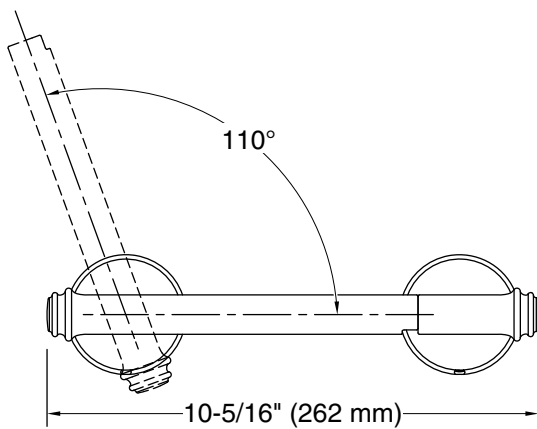

Features

- Pivoting holder makes changing toilet paper quick and simple
- Coordinates with other products in the Bellera collection

Material

- Premium metal construction for durability and reliability
- KOHLER finishes resist corrosion and tarnishing

Technical Information

All product dimensions are nominal.

Material: Zinc

Notes

Install this product according to the installation instructions.