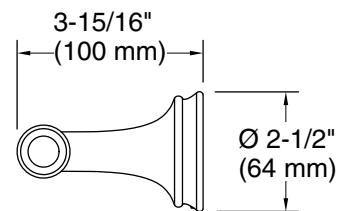

Features

- Pivoting holder makes changing toilet paper quick and simple
- Coordinates with other products in the Bellera collection

Material

- Premium metal construction for durability and reliability
- KOHLER finishes resist corrosion and tarnishing

Technical Information

All product dimensions are nominal.

Material: Zinc

Notes

Install this product according to the installation instructions.