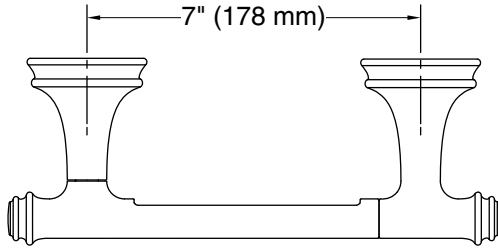

Features

- Pivoting holder makes changing toilet paper quick and simple
- Coordinates with other products in the Bellera collection

Material

- Premium metal construction for durability and reliability
- KOHLER finishes resist corrosion and tarnishing

Technical Information

All product dimensions are nominal.

Material: Zinc

Notes

Install this product according to the installation instructions.