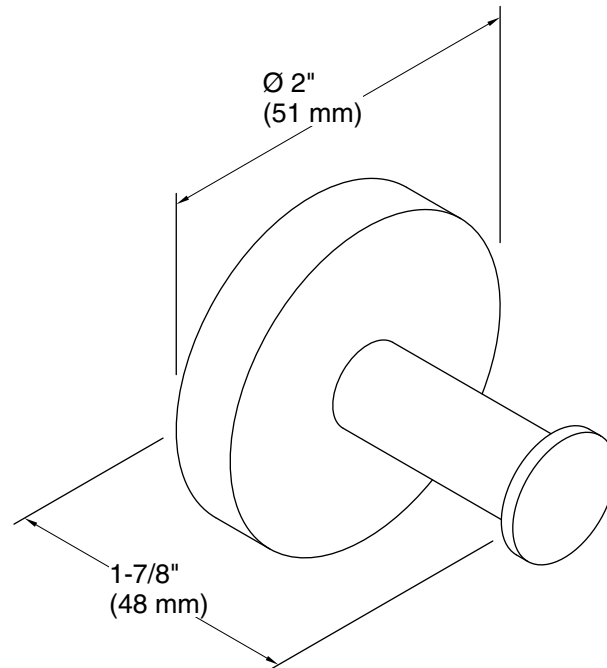

Technical Information

All product dimensions are nominal.

Material: Zinc, Brass

Notes

Install this product according to the installation instructions.

CAUTION: Risk of personal injury. Do not install these products in any area where they are likely to be used inadvertently as a grab bar or support bar. These products are not designed or intended for use as a grab bar or support bar.