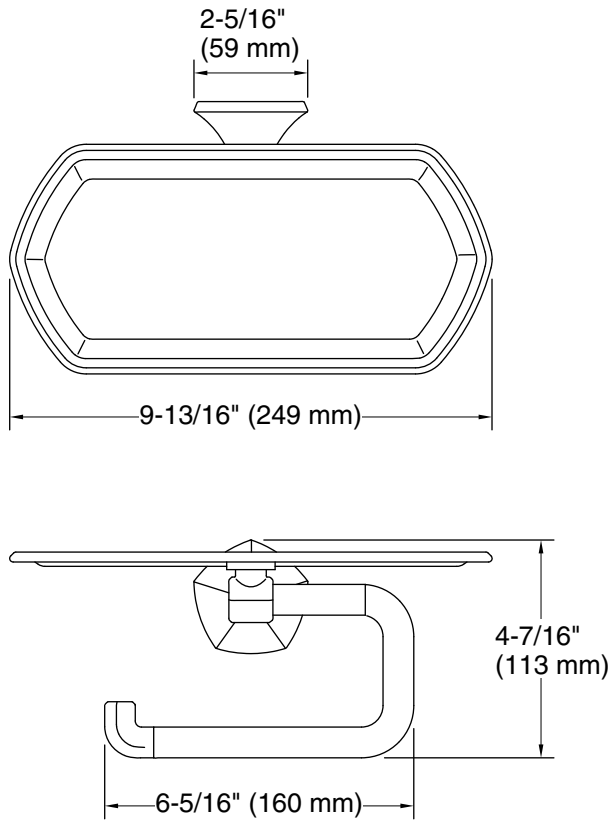

Occasion™

Toilet paper holder with tray
K-27128

Features

- Open-ended holder makes changing toilet paper quick and simple.
- Storage tray is convenient for holding personal items.
- Part of the Occasion bathroom faucet and accessory collection.

Technical Information

All product dimensions are nominal.

Material: Zinc