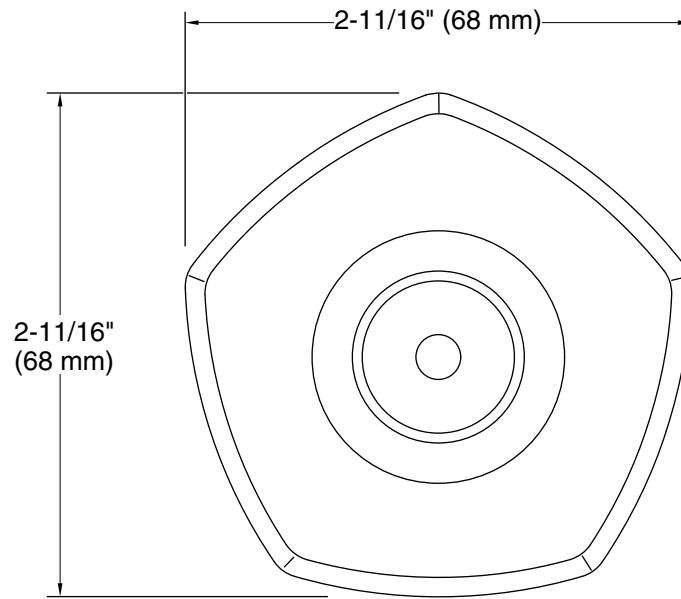

Features

- 2-3/4" (70 mm) x 2-3/4" (70 mm).
- For use with a 24" or 30" basic slidebar (sold separately).
- Part of the Occasion bathroom faucet and accessory collection.

Material

- Premium metal construction for durability and reliability.
- KOHLER finishes resist corrosion and tarnishing.

Technical Information

All product dimensions are nominal.

Drain included: No